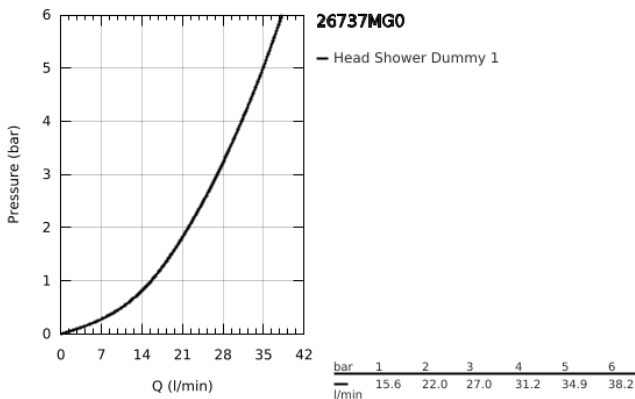

## 26 737 MG0 RAINSHOWER AQUA PURE SPRAY FORMER

### PRODUCT DESCRIPTION

- Colour: satin graphite
- spray pattern: GROHE Pure XL
- Ø 34 mm
- GROHE LongLife finish
- min. recommended pressure 2.0 bar
- maximum flow rate (at 3 bar): 27 l/min
- rough-in box 26 739 000 and, according to number of spray formers, cover 26 784 000, 26 785 000 or 26 786 000 have to be ordered separately