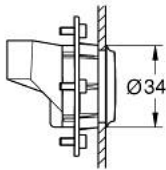

### PRODUCT DESCRIPTION

- Colour: satin graphite
- spray pattern: GROHE Pure XL
- Ø 34 mm
- GROHE LongLife finish
- min. recommended pressure 2.0 bar
- maximum flow rate (at 3 bar): 27 l/min
- rough-in box 26 739 000 and, according to number of spray formers, cover 26 784 000, 26 785 000 or 26 786 000 have to be ordered separately