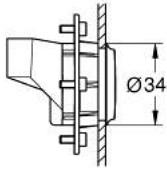

## 26 737 MG0 RAINSHOWER AQUA PURE SPRAY FORMER

وصف المنتج

• اللون: satin graphite

• spray pattern: GROHE Pure XL spray

• Ø 34 mm

• طلاء GROHE LongLife

• الحد الأدنى للضغط الموصى به 2.0 بار

• maximum flow rate (at 3 bar): 27 l/min

rough-in box 26 739 and, according to number of spray formers, cover

26 784, 26 785 or 26 786 have to be ordered separately

Pure Freude  
an Wasser