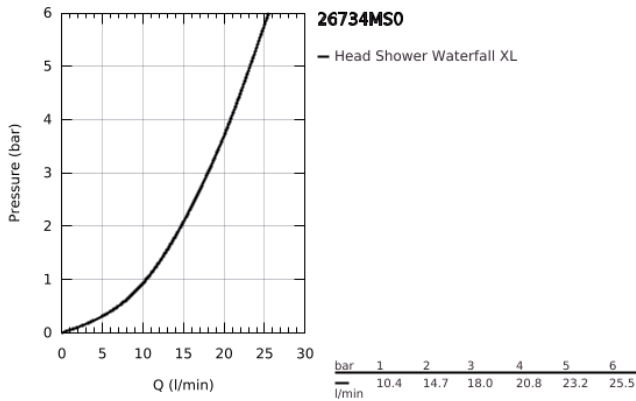

## 26 734 MS0 RAINSHOWER AQUA CASCADE CEILING SHOWER COVER INCLUDING SPRAY FORMER

### PRODUCT DESCRIPTION

- Colour: satin steel
- spray pattern: GROHE XL Waterfall
- 334 x 111 mm
- spray plate in corresponding colour
- spray insert white
- GROHE LongLife finish
- min. recommended pressure 3.0 bar
- rough-in box 26 739 000 to be ordered separately
- maximum flow rate (at 3 bar): 18 l/min (with non-restricted flow)