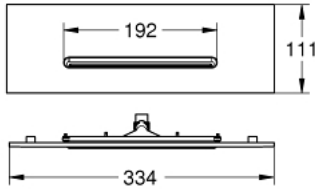

## 26 734 MS0 RAINSHOWER AQUA CASCADE CEILING SHOWER COVER INCLUDING SPRAY FORMER

### PRODUCT DESCRIPTION

- Colour: satin steel
- spray pattern: GROHE XL Waterfall
- 334 x 111 mm
- spray plate in corresponding colour
- spray insert white
- GROHE LongLife finish
- min. recommended pressure 3.0 bar
- rough-in box 26 739 000 to be ordered separately
- maximum flow rate (at 3 bar): 18 l/min (with non-restricted flow)