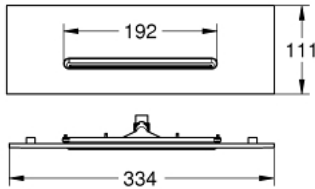

## 26 734 MS0 RAINSHOWER AQUA CASCADE CEILING SHOWER COVER INCLUDING SPRAY FORMER

وصف المنتج

• اللون: satin steel

•

• 334 x 111 mm

• spray plate in corresponding colour

• spray insert white

• طلاء GROHE LongLife

• الحد الأدنى للضغط الموصى به 3.0 بار

• rough-in box 26 739 to be ordered separately

• maximum flow rate (at 3 bar): 18 l/min (with non-restricted flow)