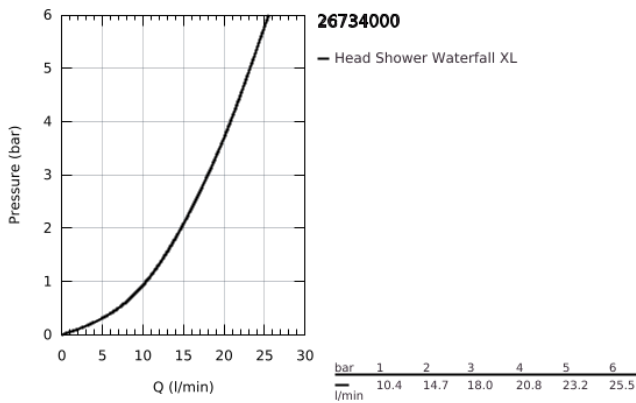

26 734 000 RAINSHOWER AQUA CASCADE CEILING SHOWER COVER INCLUDING SPRAY FORMER

PRODUCT DESCRIPTION

- Colour: chrome
- spray pattern: GROHE XL Waterfall
- 334 x 111 mm
- spray plate in corresponding colour
- spray insert white
- GROHE LongLife finish
- min. recommended pressure 3.0 bar
- rough-in box 26 739 000 to be ordered separately
- maximum flow rate (at 3 bar): 18 l/min (with non-restricted flow)

26 734 000 **RAINSHOWER AQUA CASCADE CEILING SHOWER COVER INCLUDING SPRAY
FORMER**

SPARE PARTS, December 2019 – now

1: set of screws (Spare part-nr. 48588000)