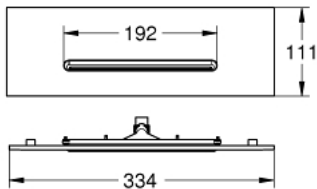

26 734 000 RAINSHOWER AQUA CASCADE CEILING SHOWER COVER INCLUDING SPRAY FORMER

PRODUCT DESCRIPTION

- Colour: chrome
- spray pattern: GROHE XL Waterfall
- 334 x 111 mm
- spray plate in corresponding colour
- spray insert white
- GROHE LongLife finish
- min. recommended pressure 3.0 bar
- rough-in box 26 739 000 to be ordered separately
- maximum flow rate (at 3 bar): 18 l/min (with non-restricted flow)

26 734 000 **RAINSHOWER AQUA CASCADE CEILING SHOWER COVER INCLUDING SPRAY
FORMER**

SPARE PARTS, December 2019 – now

1: set of screws (Spare part-nr. 48588000)