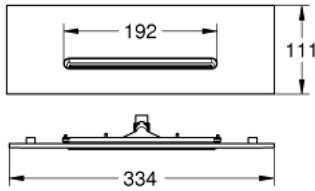

26 734 000 RAINSHOWER AQUA CASCADE CEILING SHOWER COVER INCLUDING SPRAY FORMER

وصف المنتج

• اللون: كروم

•

• 334 x 111 mm

• spray plate in corresponding colour

• spray insert white

• طلاء كروم GROHE LongLife

• الحد الأدنى للضغط الموصى به 3.0 بار

• rough-in box 26 739 to be ordered separately

• maximum flow rate (at 3 bar): 18 l/min (with non-restricted flow)

26 734 000 RAINSHOWER AQUA CASCADE CEILING SHOWER COVER INCLUDING SPRAY FORMER