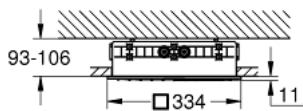

## 26 733 MG0 RAINSHOWER AQUA DUO CEILING SHOWER 2 SPRAYS INCLUDING ROUGH-IN

### PRODUCT DESCRIPTION

- Colour: satin graphite
- spray patterns: GROHE PureRain, ActiveRain
- including concealed body, mounting material and sealing material for further combinations
- 334 x 334 mm
- spray plate chrome
- connection threads 1/2"
- GROHE DreamSpray - perfect spray pattern
- GROHE LongLife finish
- GROHE SpeedClean - effortless limescale removal
- maximum flow rate (at 3 bar): 20 + 16 l/min (with non-restricted flow)