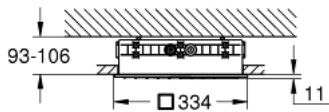

26 731 MS0 RAINSHOWER AQUA MONO CEILING SHOWER 1 SPRAY INCLUDING ROUGH-IN

PRODUCT DESCRIPTION

- Colour: satin steel
- spray pattern: GROHE PureRain
- including concealed body, mounting material and sealing material for further combinations
- 334 x 334 mm
- spray plate in corresponding colour
- connection thread 1/2"
- GROHE DreamSpray - perfect spray pattern
- GROHE LongLife finish
- GROHE SpeedClean - effortless limescale removal
- maximum flow rate (at 3 bar): 21 l/min (with non-restricted flow)