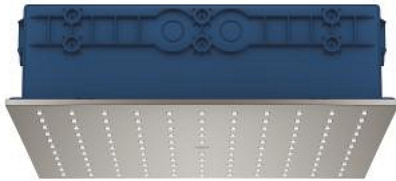

26 731 MS0 RAINSHOWER AQUA MONO CEILING SHOWER 1 SPRAY INCLUDING ROUGH-IN

PRODUCT DESCRIPTION

- Colour: satin steel
- spray pattern: GROHE PureRain
- including concealed body, mounting material and sealing material for further combinations
- 334 x 334 mm
- spray plate in corresponding colour
- connection thread 1/2"
- GROHE DreamSpray - perfect spray pattern
- GROHE LongLife finish
- GROHE SpeedClean - effortless limescale removal
- maximum flow rate (at 3 bar): 21 l/min (with non-restricted flow)