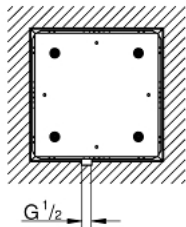

26 731 MS0 RAINSHOWER AQUA MONO CEILING SHOWER 1 SPRAY INCLUDING ROUGH-IN

PRODUCT DESCRIPTION

- Colour: satin steel
- spray pattern: GROHE PureRain
- including concealed body, mounting material and sealing material for further combinations
- 334 x 334 mm
- spray plate in corresponding colour
- connection thread 1/2"
- GROHE DreamSpray - perfect spray pattern
- GROHE LongLife finish
- GROHE SpeedClean - effortless limescale removal
- maximum flow rate (at 3 bar): 21 l/min (with non-restricted flow)