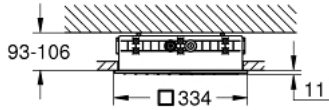

26 731 MS0 RAINSHOWER AQUA MONO CEILING SHOWER 1 SPRAY INCLUDING ROUGH- IN

وصف المنتج

• اللون: satin steel

• GROHE PureRain

including concealed body, mounting material and sealing material for

further combinations

• 334 x 334 mm

• spray plate in corresponding colour

• سلك توصيل مقاس _ بوصة

• تقنية GROHE DreamSpray لنمط رشاش مثالي

• طلاء GROHE LongLife

• نظام منع التلکسات GROHE SpeedClean

• maximum flow rate (at 3 bar): 21 l/min (with non-restricted flow)