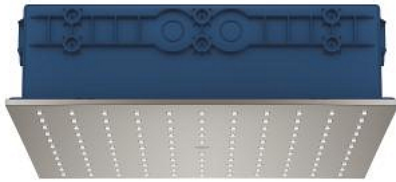

26 731 MS0 RAINSHOWER AQUA MONO CEILING SHOWER 1 SPRAY INCLUDING ROUGH- IN

وصف المنتج

• اللون: satin steel

• GROHE PureRain

including concealed body, mounting material and sealing material for

further combinations

• 334 x 334 mm

• spray plate in corresponding colour

• سلك توصيل مقاس _ بوصة

• تقنية GROHE DreamSpray لنمط رشاش مثالي

• طلاء GROHE LongLife

• نظام منع التلکسات GROHE SpeedClean

• maximum flow rate (at 3 bar): 21 l/min (with non-restricted flow)