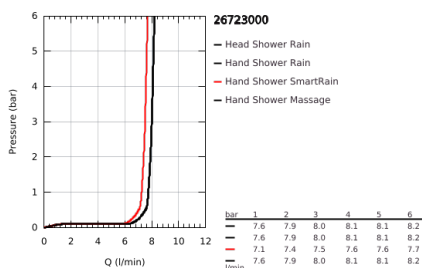

26 723 000 EUPHORIA SYSTEM 310 SHOWER SYSTEM WITH SAFETY MIXER FOR WALL MOUNTING

PRODUCT DESCRIPTION

- Colour: chrome
- horizontal swivable 450 mm shower arm
- exposed Safety Mixer with Aquadimmer function
- head shower Rainshower Mono 310 (26 562)
- spray pattern: GROHE PureRain
- maximum flow rate (at 3 bar): 8 l/min
- with ball joint
- hand shower Euphoria 110 Massage (27 239)
- spray patterns: Rain, Massage, SmartRain
- maximum flow rate (at 3 bar): 8 l/min
- adjustable in height with gliding element
- shower hose Silverflex 1750 mm 1/2" x 1/2" (28 388)
- AquaCalibrator limits maximum flow rate of system (at 3 bar): 8 l/min
- minimum flow rate 5 l/min.
- GROHE TurboStat - compact cartridge with wax thermoelement
- GROHE SafeStop - safety button at 38°C
- GROHE SafeStop Plus - optional temperature limiter at 43°C included
- GROHE CoolTouch - no risk of scalding
- GROHE MetalGrip ergonomically shaped metal handles
- GROHE DreamSpray - perfect spray pattern
- GROHE LongLife finish
- GROHE SprayDimmer - stepless flow rate adjustment
- GROHE EcoJoy - less water, perfect flow
- Flexible Installation - 1 adjustable bracket for existing drill holes
- Inner WaterGuide - inner insulation for surface protection
- GROHE SpeedClean - effortless limescale removal
- TwistStop - to prevent hose from twisting
- suitable for instantaneous heaters from 18 kW/h
- optional upgrade: GROHE EasyReach tray (26 362)