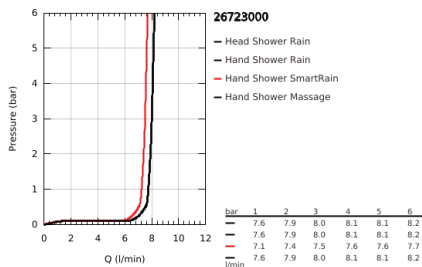

26 723 000 EUPHORIA SYSTEM 310 SHOWER SYSTEM WITH SAFETY MIXER FOR WALL MOUNTING

PRODUCT DESCRIPTION

- Colour: chrome
- horizontal swivable 450 mm shower arm
- exposed Safety Mixer with Aquadimmer function
- head shower Rainshower Mono 310 (26 562)
- spray pattern: GROHE PureRain
- maximum flow rate (at 3 bar): 8 l/min
- with ball joint
- hand shower Euphoria 110 Massage (27 239)
- spray patterns: Rain, Massage, SmartRain
- maximum flow rate (at 3 bar): 8 l/min
- adjustable in height with gliding element
- shower hose Silverflex 1750 mm 1/2" x 1/2" (28 388)
- maximum flow rate system (at 3 bar): 8 l/min
- minimum flow rate 5 l/min.
- GROHE TurboStat - compact cartridge with wax thermoelement
- GROHE SafeStop - safety button at 38°C
- GROHE SafeStop Plus - optional temperature limiter at 43°C included
- GROHE CoolTouch - no risk of scalding
- GROHE MetalGrip ergonomically shaped metal handles
- GROHE DreamSpray - perfect spray pattern
- GROHE LongLife finish
- GROHE SprayDimmer - stepless flow rate adjustment
- GROHE EcoJoy - less water, perfect flow
- Flexible Installation - 1 adjustable bracket for existing drill holes
- Inner WaterGuide - inner insulation for surface protection
- GROHE SpeedClean - effortless limescale removal
- TwistStop - to prevent hose from twisting
- suitable for instantaneous heaters from 18 kW/h
- optional upgrade: GROHE EasyReach tray (26 362)