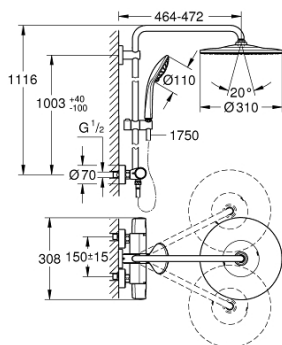

26 723 000 EUPHORIA SYSTEM 310 SHOWER SYSTEM WITH SAFETY MIXER FOR WALL MOUNTING

PRODUCT DESCRIPTION

- Colour: chrome
- horizontal swivable 450 mm shower arm
- exposed Safety Mixer with Aquadimmer function
- head shower Rainshower Mono 310 (26 562)
- spray pattern: GROHE PureRain
- maximum flow rate (at 3 bar): 8 l/min
- with ball joint
- hand shower Euphoria 110 Massage (27 239)
- spray patterns: Rain, Massage, SmartRain
- maximum flow rate (at 3 bar): 8 l/min
- adjustable in height with gliding element
- shower hose Silverflex 1750 mm 1/2" x 1/2" (28 388)
- AquaCalibrator limits maximum flow rate of system (at 3 bar): 8 l/min
- minimum flow rate 5 l/min.
- GROHE TurboStat - compact cartridge with wax thermoelement
- GROHE SafeStop - safety button at 38°C
- GROHE SafeStop Plus - optional temperature limiter at 43°C included
- GROHE CoolTouch - no risk of scalding
- GROHE MetalGrip ergonomically shaped metal handles
- GROHE DreamSpray - perfect spray pattern
- GROHE LongLife finish
- GROHE SprayDimmer - stepless flow rate adjustment
- GROHE EcoJoy - less water, perfect flow
- Flexible Installation - 1 adjustable bracket for existing drill holes
- Inner WaterGuide - inner insulation for surface protection
- GROHE SpeedClean - effortless limescale removal
- TwistStop - to prevent hose from twisting
- suitable for instantaneous heaters from 18 kW/h
- optional upgrade: GROHE EasyReach tray (26 362)