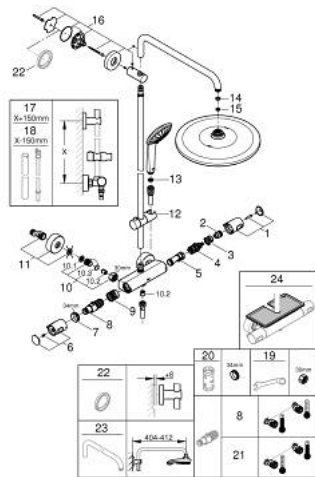

26 723 000 EUPHORIA SYSTEM 310 SHOWER SYSTEM WITH SAFETY MIXER FOR WALL MOUNTING

SPARE PARTS, January 2020 – now

- 1: Shut-off handle (Spare part-nr. 47991000)
- 2: Stop ring (Spare part-nr. 47986000)
- 3: Stop ring (Spare part-nr. 47965000)
- 4: Aquadimmer (Spare part-nr. 47364000)
- 5: Water flow (Spare part-nr. 47887000)
- 6: Handle (Spare part-nr. 47992000)
- 7: Fitting ring (Spare part-nr. 47743000)
- 8: Thermostatic compact cartridge 1/2" (Spare part-nr. 47439000)
- 9: Race (Spare part-nr. 47975000)
- 10: Non-return valve (Spare part-nr. 47189000)
- 10.1: Dirt strainer (Spare part-nr. 0726400M)
- 10.2: Non-return valve (Spare part-nr. 08565000)
- 10.3: O-ring $\varnothing 17 \times \varnothing 2$ (Spare part-nr. 0305500M)
- 11: S-union (Spare part-nr. 12662000)
- 12: Glider (Spare part-nr. 12140000)
- 13: Dirt strainer (Spare part-nr. 0700200M)
- 14: Fibre seal dia. $\varnothing 18.5 \times \varnothing 12 \times 2$ (Spare part-nr. 0138900M)
- 15: Dirt strainer (Spare part-nr. 48007000)
- 16: Shower bar holder (Spare part-nr. 48279000)
- 17: Shower system pipe for retrofitting (Spare part-nr. 48514000)*
- 18: Shower system pipe for retrofitting (Spare part-nr. 48515000)*
- 19: Special spanner (Spare part-nr. 19377000)*
- 20: Socket Spanner (Spare part-nr. 19332000)*
- 21: GROHE TurboStat cartridge 1/2" (Spare part-nr. 47175000)*
- 22: Compensation disc (Spare part-nr. 27180000)*
- 23: Shower arm for shower systems (Spare part-nr. 14047000)*
- 24: GROHE EasyReach tray (Spare part-nr. 26362LN1)*

* Optional accessories