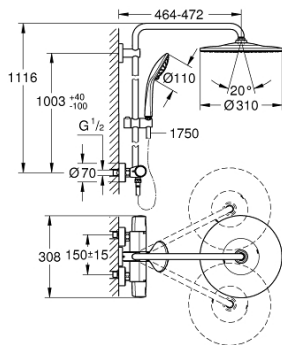

26 723 000 EUPHORIA SYSTEM 310 SHOWER SYSTEM WITH SAFETY MIXER FOR WALL MOUNTING

PRODUCT DESCRIPTION

- Colour: chrome
- horizontal swivable 450 mm shower arm
- exposed Safety Mixer with Aquadimmer function
- head shower Rainshower Mono 310 (26 562)
- spray pattern: GROHE PureRain
- maximum flow rate (at 3 bar): 8 l/min
- with ball joint
- hand shower Euphoria 110 Massage (27 239)
- spray patterns: Rain, Massage, SmartRain
- maximum flow rate (at 3 bar): 8 l/min
- adjustable in height with gliding element
- shower hose Silverflex 1750 mm 1/2" x 1/2" (28 388)
- maximum flow rate system (at 3 bar): 8 l/min
- minimum flow rate 5 l/min.
- GROHE TurboStat - compact cartridge with wax thermoelement
- GROHE SafeStop - safety button at 38°C
- GROHE SafeStop Plus - optional temperature limiter at 43°C included
- GROHE CoolTouch - no risk of scalding
- GROHE MetalGrip ergonomically shaped metal handles
- GROHE DreamSpray - perfect spray pattern
- GROHE LongLife finish
- GROHE SprayDimmer - stepless flow rate adjustment
- GROHE EcoJoy - less water, perfect flow
- Flexible Installation - 1 adjustable bracket for existing drill holes
- Inner WaterGuide - inner insulation for surface protection
- GROHE SpeedClean - effortless limescale removal
- TwistStop - to prevent hose from twisting
- suitable for instantaneous heaters from 18 kW/h
- optional upgrade: GROHE EasyReach tray (26 362)