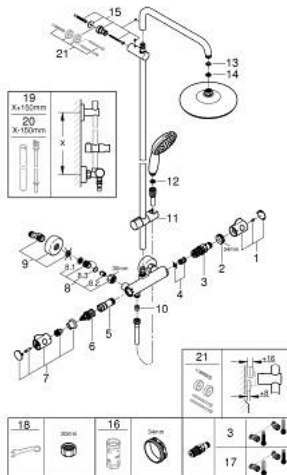

26 699 001 TEMPESTA SYSTEM 210 SHOWER SYSTEM WITH SAFETY MIXER FOR WALL MOUNTING

SPARE PARTS, November 2021 – now

1. 1: Temperature control handle (Spare part-nr. 47982000)
2. 2: Fitting ring (Spare part-nr. 47743000)
3. 3: Thermostatic compact cartridge 1/2" (Spare part-nr. 47885000)
4. 4: Buffer (Spare part-nr. 47398000)
5. 5: Water flow (Spare part-nr. 47751000)
6. 6: Aquadimmer (Spare part-nr. 12433000)
7. 7: Shut-off handle Aquadimmer (Spare part-nr. 49056000)
8. 8: Non-return valve (Spare part-nr. 47189000)
- 8.1: Dirt strainer (Spare part-nr. 0726400M)
- 8.2: Non-return valve (Spare part-nr. 08565000)
- 8.3: O-ring $\varnothing 17 \times \varnothing 2$ (Spare part-nr. 0305500M)
12. 9: S-union (Spare part-nr. 12662000)
13. 10: Non-return valve (Spare part-nr. 08565000)
14. 11: Glider (Spare part-nr. 48609000)
15. 12: Dirt strainer (Spare part-nr. 0700200M)
16. 13: Fibre seal dia. $\varnothing 18.5 \times \varnothing 12 \times 2$ (Spare part-nr. 0138900M)
17. 14: Dirt strainer (Spare part-nr. 48007000)
18. 15: Shower bar holder (Spare part-nr. 48423000)
19. 16: Socket Spanner (Spare part-nr. 19332000)*
20. 17: GROHE TurboStat cartridge 1/2" (Spare part-nr. 47175000)*
21. 18: Special spanner (Spare part-nr. 19377000)*
22. 19: Shower system pipe for retrofitting (Spare part-nr. 48514000)*
23. 20: Shower system pipe for retrofitting (Spare part-nr. 48515000)*
24. 21: Compensation disc (Spare part-nr. 26496000)*

* Optional accessories