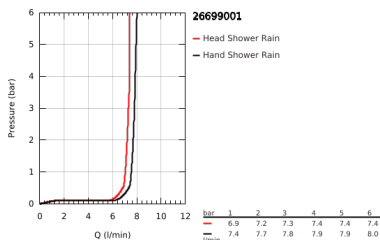

## 26 699 001 TEMPESTA SYSTEM 210 SHOWER SYSTEM WITH SAFETY MIXER FOR WALL MOUNTING

### PRODUCT DESCRIPTION

- Colour: chrome
- consisting of:
  - horizontal swivable 390 mm shower arm
  - exposed Safety Mixer with Aquadimmer function
  - allows change between:
    - head shower Tempesta 210 (26 410)
    - spray plate white
    - spray pattern: Rain
  - with ball joint
  - rotation angle  $\pm 15^\circ$
  - hand shower Tempesta 110 (27 923)
  - spray pattern: Rain
  - adjustable in height with gliding element
- Rotaflex TwistStop shower hose 1750 mm 1/2" x 1/2" (28 410)
- maximum flow rate (at 3 bar): 7.8 l/min
- GROHE EcoJoy - less water, perfect flow
- GROHE TurboStat - compact cartridge with wax thermoelement
- GROHE SafeStop - safety button at 38°C
- GROHE SafeStop Plus - integrated temperature limiter at max 50° C
- GROHE DreamSpray - perfect spray pattern
- ShockProof silicone ring prevents damages caused by shower falling
- GROHE LongLife finish
- GROHE SpeedClean - effortless limescale removal
- Inner WaterGuide - inner insulation for surface protection
- TwistStop - to prevent hose from twisting
- ergonomic handles
- suitable for instantaneous heaters from 18 kW/h
- minimum flow rate 5 l/min.
- optional upgrade: GROHE EasyReach tray (26 362)