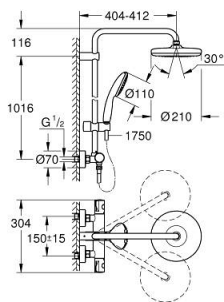

## 26 699 001 TEMPESTA SYSTEM 210 SHOWER SYSTEM WITH SAFETY MIXER FOR WALL MOUNTING

### PRODUCT DESCRIPTION

- Colour: chrome
- consisting of:
  - horizontal swivable 390 mm shower arm
  - exposed Safety Mixer with Aquadimmer function
  - allows change between:
    - head shower Tempesta 210 (26 410)
    - spray plate white
    - spray pattern: Rain
  - with ball joint
  - rotation angle  $\pm 15^\circ$
  - hand shower Tempesta 110 (27 923)
  - spray pattern: Rain
  - adjustable in height with gliding element
- Rotaflex TwistStop shower hose 1750 mm 1/2" x 1/2" (28 410)
- maximum flow rate (at 3 bar): 7.8 l/min
- GROHE EcoJoy - less water, perfect flow
- GROHE TurboStat - compact cartridge with wax thermoelement
- GROHE SafeStop - safety button at 38°C
- GROHE SafeStop Plus - integrated temperature limiter at max 50° C
- GROHE DreamSpray - perfect spray pattern
- ShockProof silicone ring prevents damages caused by shower falling
- GROHE LongLife finish
- GROHE SpeedClean - effortless limescale removal
- Inner WaterGuide - inner insulation for surface protection
- TwistStop - to prevent hose from twisting
- ergonomic handles
- suitable for instantaneous heaters from 18 kW/h
- minimum flow rate 5 l/min.
- optional upgrade: GROHE EasyReach tray (26 362)