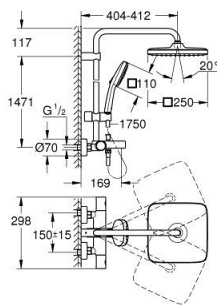

## 26 691 243 1 TEMPESTA SYSTEM 250 CUBE SHOWER SYSTEM WITH BATH SAFETY MIXER FOR WALL MOUNTING

### PRODUCT DESCRIPTION

- Colour: matte black
- horizontal swivable 390 mm shower arm
- exposed Safety Mixer with Aquadimmer function
- head shower Tempesta 250 Cube
- spray pattern: Rain
- maximum flow rate (at 3 bar): 7.3 l/min
- head shower with black rear cover
- bath inlet
- separate diverter for hand shower
- hand shower Tempesta Cube 110
- maximum flow rate (at 3 bar): 5.6 l/min
- adjustable in height with gliding element
- shower hose 1750 mm 1/2" x 1/2" (28 388)
- maximum flow rate system (at 3 bar): 7.3 l/min (without bath inlet)
- GROHE EcoJoy - less water, perfect flow
- GROHE TurboStat - compact cartridge with wax thermoelement
- GROHE SafeStop - safety button at 38°C
- GROHE SafeStop Plus - optional temperature limiter at 43°C included
- GROHE SmartSwitch - easily rotate the dial to enjoy your preferred spray option
- GROHE DreamSpray - perfect spray pattern
- ShockProof silicone ring prevents damages caused by shower falling
- GROHE SpeedClean - effortless limescale removal
- Inner WaterGuide - inner insulation for surface protection
- TwistStop - to prevent hose from twisting
- minimum flow rate 5 l/min.