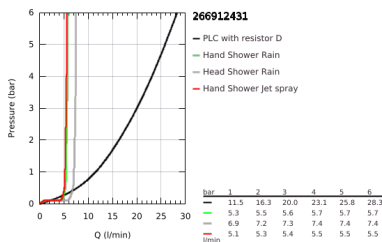

## 26 691 243 1 TEMPESTA SYSTEM 250 CUBE SHOWER SYSTEM WITH BATH SAFETY MIXER FOR WALL MOUNTING

### PRODUCT DESCRIPTION

- Colour: matte black
- horizontal swivable 390 mm shower arm
- exposed Safety Mixer with Aquadimmer function
- head shower Tempesta 250 Cube
- spray pattern: Rain
- maximum flow rate (at 3 bar): 7.3 l/min
- head shower with black rear cover
- bath inlet
- separate diverter for hand shower
- hand shower Tempesta Cube 110
- maximum flow rate (at 3 bar): 5.6 l/min
- adjustable in height with gliding element
- shower hose 1750 mm 1/2" x 1/2" (28 388)
- maximum flow rate system (at 3 bar): 7.3 l/min (without bath inlet)
- GROHE EcoJoy - less water, perfect flow
- GROHE TurboStat - compact cartridge with wax thermoelement
- GROHE SafeStop - safety button at 38°C
- GROHE SafeStop Plus - optional temperature limiter at 43°C included
- GROHE SmartSwitch - easily rotate the dial to enjoy your preferred spray option
- GROHE DreamSpray - perfect spray pattern
- ShockProof silicone ring prevents damages caused by shower falling
- GROHE SpeedClean - effortless limescale removal
- Inner WaterGuide - inner insulation for surface protection
- TwistStop - to prevent hose from twisting
- minimum flow rate 5 l/min.