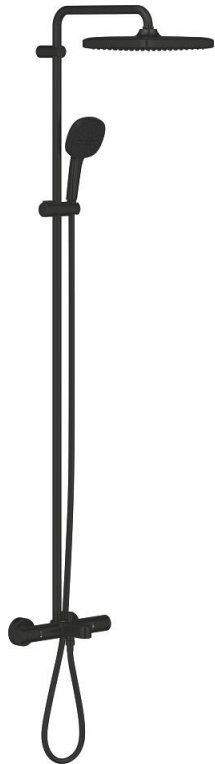

## 26 691 243 1 TEMPESTA SYSTEM 250 CUBE SHOWER SYSTEM WITH BATH SAFETY MIXER FOR WALL MOUNTING

### PRODUCT DESCRIPTION

- Colour: matte black
- horizontal swivable 390 mm shower arm
- exposed Safety Mixer with Aquadimmer function
- head shower Tempesta 250 Cube
- spray pattern: Rain
- maximum flow rate (at 3 bar): 7.3 l/min
- head shower with black rear cover
- bath inlet
- separate diverter for hand shower
- hand shower Tempesta Cube 110
- maximum flow rate (at 3 bar): 5.6 l/min
- adjustable in height with gliding element
- shower hose 1750 mm 1/2" x 1/2" (28 388)
- maximum flow rate system (at 3 bar): 7.3 l/min (without bath inlet)
- GROHE EcoJoy - less water, perfect flow
- GROHE TurboStat - compact cartridge with wax thermoelement
- GROHE SafeStop - safety button at 38°C
- GROHE SafeStop Plus - optional temperature limiter at 43°C included
- GROHE SmartSwitch - easily rotate the dial to enjoy your preferred spray option
- GROHE DreamSpray - perfect spray pattern
- ShockProof silicone ring prevents damages caused by shower falling
- GROHE SpeedClean - effortless limescale removal
- Inner WaterGuide - inner insulation for surface protection
- TwistStop - to prevent hose from twisting
- minimum flow rate 5 l/min.