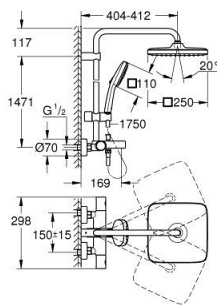

26 691 001 TEMPESTA SYSTEM 250 CUBE SHOWER SYSTEM WITH BATH SAFETY MIXER FOR WALL MOUNTING

PRODUCT DESCRIPTION

- Colour: chrome
- horizontal swivable 390 mm shower arm
- exposed Safety Mixer with Aquadimmer function
- head shower Tempesta 250 Cube (26 685)
- spray pattern: Rain
- maximum flow rate (at 3 bar): 7.3 l/min
- head shower with white rear cover
- bath inlet
- separate diverter for hand shower
- hand shower Tempesta Cube 110 (27 571)
- maximum flow rate (at 3 bar): 5.6 l/min
- adjustable in height with gliding element
- Rotaflex TwistStop shower hose 1750 mm 1/2" x 1/2" (28 410)
- maximum flow rate system (at 3 bar): 7.3 l/min (without bath inlet)
- GROHE EcoJoy - less water, perfect flow
- GROHE TurboStat - compact cartridge with wax thermoelement
- GROHE SafeStop - safety button at 38°C
- GROHE SafeStop Plus - optional temperature limiter at 43°C included
- GROHE SmartSwitch - easily rotate the dial to enjoy your preferred spray option
- GROHE DreamSpray - perfect spray pattern
- ShockProof silicone ring prevents damages caused by shower falling
- GROHE LongLife finish
- GROHE SpeedClean - effortless limescale removal
- Inner WaterGuide - inner insulation for surface protection
- TwistStop - to prevent hose from twisting
- minimum flow rate 5 l/min.