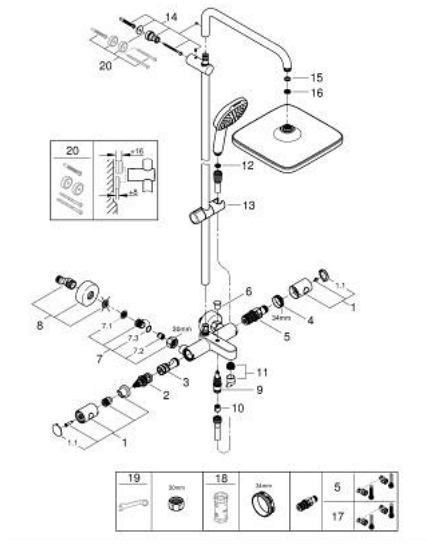

26 691 001 TEMPESTA SYSTEM 250 CUBE SHOWER SYSTEM WITH BATH SAFETY MIXER FOR WALL MOUNTING

SPARE PARTS, November 2021 – now

- 1: Metal handle 1/2" (Spare part-nr. 47984000)
- 1.1: Cover cap (Spare part-nr. 6458500M)
- 2: Aquadimmer (Spare part-nr. 47364000)
- 3: Water flow (Spare part-nr. 47887000)
- 4: Fitting ring (Spare part-nr. 47743000)
- 5: Thermostatic compact cartridge 1/2" (Spare part-nr. 47439000)
- 6: Diverter knob (Spare part-nr. 65648000)
- 7: Non-return valve (Spare part-nr. 47189000)
- 7.1: Dirt strainer (Spare part-nr. 0726400M)
- 7.2: Non-return valve (Spare part-nr. 08565000)
- 7.3: O-ring $\varnothing 17 \times \varnothing 2$ (Spare part-nr. 0305500M)
- 8: S-union (Spare part-nr. 12662000)
- 9: Diverter (Spare part-nr. 65655000)
- 10: Non-return valve (Spare part-nr. 08565000)
- 11: Mousseur (Spare part-nr. 13926000)
- 12: Dirt strainer (Spare part-nr. 0700200M)
- 13: Glider (Spare part-nr. 48609000)
- 14: Shower bar holder (Spare part-nr. 48423000)
- 15: Fibre seal dia. $\varnothing 18.5 \times \varnothing 12 \times 2$ (Spare part-nr. 0138900M)
- 16: Dirt strainer (Spare part-nr. 48007000)
- 17: GROHE TurboStat cartridge 1/2" (Spare part-nr. 47175000)*
- 18: Socket Spanner (Spare part-nr. 19332000)*
- 19: Special spanner (Spare part-nr. 19377000)*
- 20: Compensation disc (Spare part-nr. 26496000)*

* Optional accessories