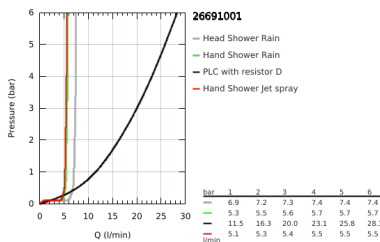

26 691 001 TEMPESTA SYSTEM 250 CUBE SHOWER SYSTEM WITH BATH SAFETY MIXER FOR WALL MOUNTING

PRODUCT DESCRIPTION

- Colour: chrome
- horizontal swivable 390 mm shower arm
- exposed Safety Mixer with Aquadimmer function
- head shower Tempesta 250 Cube (26 685)
- spray pattern: Rain
- maximum flow rate (at 3 bar): 7.3 l/min
- head shower with white rear cover
- bath inlet
- separate diverter for hand shower
- hand shower Tempesta Cube 110 (27 571)
- maximum flow rate (at 3 bar): 5.6 l/min
- adjustable in height with gliding element
- Rotaflex TwistStop shower hose 1750 mm 1/2" x 1/2" (28 410)
- maximum flow rate system (at 3 bar): 7.3 l/min (without bath inlet)
- GROHE EcoJoy - less water, perfect flow
- GROHE TurboStat - compact cartridge with wax thermoelement
- GROHE SafeStop - safety button at 38°C
- GROHE SafeStop Plus - optional temperature limiter at 43°C included
- GROHE SmartSwitch - easily rotate the dial to enjoy your preferred spray option
- GROHE DreamSpray - perfect spray pattern
- ShockProof silicone ring prevents damages caused by shower falling
- GROHE LongLife finish
- GROHE SpeedClean - effortless limescale removal
- Inner WaterGuide - inner insulation for surface protection
- TwistStop - to prevent hose from twisting
- minimum flow rate 5 l/min.