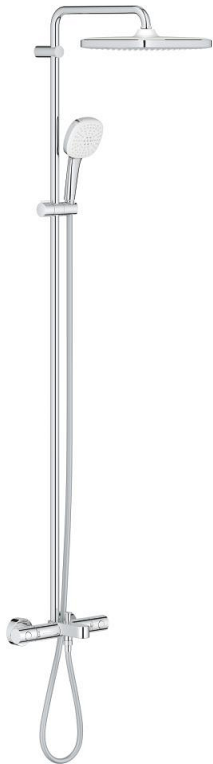

26 691 001 TEMPESTA SYSTEM 250 CUBE SHOWER SYSTEM WITH BATH SAFETY MIXER FOR WALL MOUNTING

PRODUCT DESCRIPTION

- Colour: chrome
- horizontal swivable 390 mm shower arm
- exposed Safety Mixer with Aquadimmer function
- head shower Tempesta 250 Cube (26 685)
- spray pattern: Rain
- maximum flow rate (at 3 bar): 7.3 l/min
- head shower with white rear cover
- bath inlet
- separate diverter for hand shower
- hand shower Tempesta Cube 110 (27 571)
- maximum flow rate (at 3 bar): 5.6 l/min
- adjustable in height with gliding element
- Rotaflex TwistStop shower hose 1750 mm 1/2" x 1/2" (28 410)
- maximum flow rate system (at 3 bar): 7.3 l/min (without bath inlet)
- GROHE EcoJoy - less water, perfect flow
- GROHE TurboStat - compact cartridge with wax thermoelement
- GROHE SafeStop - safety button at 38°C
- GROHE SafeStop Plus - optional temperature limiter at 43°C included
- GROHE SmartSwitch - easily rotate the dial to enjoy your preferred spray option
- GROHE DreamSpray - perfect spray pattern
- ShockProof silicone ring prevents damages caused by shower falling
- GROHE LongLife finish
- GROHE SpeedClean - effortless limescale removal
- Inner WaterGuide - inner insulation for surface protection
- TwistStop - to prevent hose from twisting
- minimum flow rate 5 l/min.