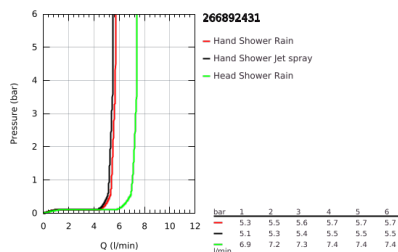

26 689 243 1 TEMPESTA SYSTEM 250 CUBE SHOWER SYSTEM WITH SAFETY MIXER FOR WALL MOUNTING

PRODUCT DESCRIPTION

- Colour: matte black
- horizontal swivable 390 mm shower arm
- exposed Safety Mixer with Aquadimmer function
- head shower Tempesta 250 Cube
- spray pattern: Rain
- maximum flow rate (at 3 bar): 7.3 l/min
- head shower with black rear cover
- hand shower Tempesta Cube 110
- maximum flow rate (at 3 bar): 5.6 l/min
- adjustable in height with gliding element
- shower hose 1750 mm 1/2" x 1/2" (28 388)
- maximum flow rate system (at 3 bar): 7.3 l/min
- GROHE EcoJoy - less water, perfect flow
- GROHE TurboStat - compact cartridge with wax thermoelement
- GROHE SafeStop - safety button at 38°C
- GROHE SafeStop Plus - optional temperature limiter at 43°C included
- GROHE SmartSwitch - easily rotate the dial to enjoy your preferred spray option
- GROHE DreamSpray - perfect spray pattern
- ShockProof silicone ring prevents damages caused by shower falling
- GROHE SpeedClean - effortless limescale removal
- Inner WaterGuide - inner insulation for surface protection
- TwistStop - to prevent hose from twisting
- minimum flow rate 5 l/min.
- optional upgrade: GROHE EasyReach tray (26 362)