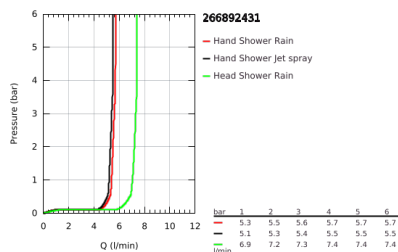

26 689 243 1 TEMPESTA SYSTEM 250 CUBE SHOWER SYSTEM WITH SAFETY MIXER FOR WALL MOUNTING

PRODUCT DESCRIPTION

- Colour: matte black
- horizontal swivable 390 mm shower arm
- exposed Safety Mixer with Aquadimmer function
- head shower Tempesta 250 Cube
- spray pattern: Rain
- maximum flow rate (at 3 bar): 7.3 l/min
- head shower with black rear cover
- hand shower Tempesta Cube 110
- maximum flow rate (at 3 bar): 5.6 l/min
- adjustable in height with gliding element
- shower hose 1750 mm 1/2" x 1/2" (28 388)
- maximum flow rate system (at 3 bar): 7.3 l/min
- GROHE TurboStat - compact cartridge with wax thermoelement
- GROHE SafeStop - safety button at 38°C
- GROHE SafeStop Plus - optional temperature limiter at 43°C included
- GROHE SmartSwitch - easily rotate the dial to enjoy your preferred spray option
- GROHE DreamSpray - perfect spray pattern
- ShockProof silicone ring prevents damages caused by shower falling
- GROHE SpeedClean - effortless limescale removal
- Inner WaterGuide - inner insulation for surface protection
- TwistStop - to prevent hose from twisting
- minimum flow rate 5 l/min.
- optional upgrade: GROHE EasyReach tray (26 362)