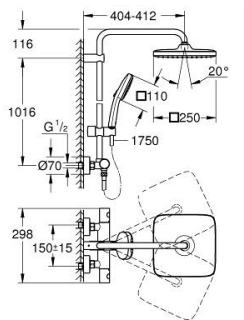

26 689 243 1 TEMPESTA SYSTEM 250 CUBE SHOWER SYSTEM WITH SAFETY MIXER FOR WALL MOUNTING

PRODUCT DESCRIPTION

- Colour: matte black
- horizontal swivable 390 mm shower arm
- exposed Safety Mixer with Aquadimmer function
- head shower Tempesta 250 Cube
- spray pattern: Rain
- maximum flow rate (at 3 bar): 7.3 l/min
- head shower with black rear cover
- hand shower Tempesta Cube 110
- maximum flow rate (at 3 bar): 5.6 l/min
- adjustable in height with gliding element
- shower hose 1750 mm 1/2" x 1/2" (28 388)
- maximum flow rate system (at 3 bar): 7.3 l/min
- GROHE EcoJoy - less water, perfect flow
- GROHE TurboStat - compact cartridge with wax thermoelement
- GROHE SafeStop - safety button at 38°C
- GROHE SafeStop Plus - optional temperature limiter at 43°C included
- GROHE SmartSwitch - easily rotate the dial to enjoy your preferred spray option
- GROHE DreamSpray - perfect spray pattern
- ShockProof silicone ring prevents damages caused by shower falling
- GROHE SpeedClean - effortless limescale removal
- Inner WaterGuide - inner insulation for surface protection
- TwistStop - to prevent hose from twisting
- minimum flow rate 5 l/min.
- optional upgrade: GROHE EasyReach tray (26 362)