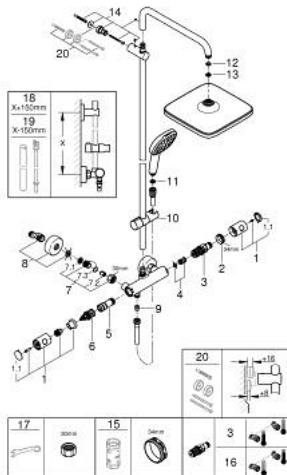

26 689 243 1 TEMPESTA SYSTEM 250 CUBE SHOWER SYSTEM WITH SAFETY MIXER FOR WALL MOUNTING

SPARE PARTS, February 2023 – now

- 1: Metal handle 1/2" (Spare part-nr. 479842430)
- 1.1: Cover cap (Spare part-nr. 64585243M)
- 2: Fitting ring (Spare part-nr. 47743000)
- 3: Thermostatic compact cartridge 1/2" (Spare part-nr. 47439000)
- 4: Buffer (Spare part-nr. 47398000)
- 5: Water flow (Spare part-nr. 47751000)
- 6: Aquadimmer (Spare part-nr. 12433000)
- 7: Non-return valve (Spare part-nr. 471892430)
- 7.1: Dirt strainer (Spare part-nr. 0726400M)
- 7.2: Non-return valve (Spare part-nr. 08565000)
- 7.3: O-ring $\varnothing 17 \times \varnothing 2$ (Spare part-nr. 0305500M)
- 8: S-union (Spare part-nr. 126622430)
- 9: Non-return valve (Spare part-nr. 08565000)
- 10: Glider (Spare part-nr. 486092430)
- 11: Dirt strainer (Spare part-nr. 0700200M)
- 12: Fibre seal dia. $\varnothing 18.5 \times \varnothing 12 \times 2$ (Spare part-nr. 0138900M)
- 13: Dirt strainer (Spare part-nr. 48007000)
- 14: Shower bar holder (Spare part-nr. 48423000)
- 15: Socket Spanner (Spare part-nr. 19332000)*
- 16: GROHE TurboStat cartridge 1/2" (Spare part-nr. 47175000)*
- 17: Special spanner (Spare part-nr. 19377000)*
- 20: Compensation disc (Spare part-nr. 26496000)*

* Optional accessories