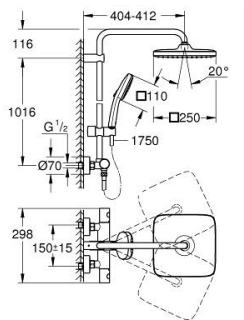

26 689 243 1 TEMPESTA SYSTEM 250 CUBE SHOWER SYSTEM WITH SAFETY MIXER FOR WALL MOUNTING

PRODUCT DESCRIPTION

- Colour: matte black
- horizontal swivable 390 mm shower arm
- exposed Safety Mixer with Aquadimmer function
- head shower Tempesta 250 Cube
- spray pattern: Rain
- maximum flow rate (at 3 bar): 7.3 l/min
- head shower with black rear cover
- hand shower Tempesta Cube 110
- maximum flow rate (at 3 bar): 5.6 l/min
- adjustable in height with gliding element
- shower hose 1750 mm 1/2" x 1/2" (28 388)
- maximum flow rate system (at 3 bar): 7.3 l/min
- GROHE TurboStat - compact cartridge with wax thermoelement
- GROHE SafeStop - safety button at 38°C
- GROHE SafeStop Plus - optional temperature limiter at 43°C included
- GROHE SmartSwitch - easily rotate the dial to enjoy your preferred spray option
- GROHE DreamSpray - perfect spray pattern
- ShockProof silicone ring prevents damages caused by shower falling
- GROHE SpeedClean - effortless limescale removal
- Inner WaterGuide - inner insulation for surface protection
- TwistStop - to prevent hose from twisting
- minimum flow rate 5 l/min.
- optional upgrade: GROHE EasyReach tray (26 362)