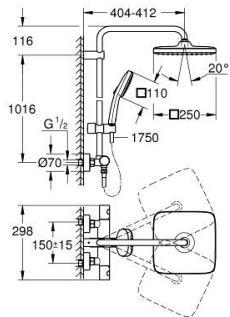

26 689 001 TEMPESTA SYSTEM 250 CUBE SHOWER SYSTEM WITH SAFETY MIXER FOR WALL MOUNTING

PRODUCT DESCRIPTION

- Colour: chrome
- horizontal swivable 390 mm shower arm
- exposed Safety Mixer with Aquadimmer function
- head shower Tempesta 250 Cube (26 685)
- spray pattern: Rain
- maximum flow rate (at 3 bar): 7.3 l/min
- head shower with white rear cover
- hand shower Tempesta Cube 110 (27 571)
- maximum flow rate (at 3 bar): 5.6 l/min
- adjustable in height with gliding element
- Rotaflex TwistStop shower hose 1750 mm 1/2" x 1/2" (28 410)
- maximum flow rate system (at 3 bar): 7.3 l/min
- GROHE EcoJoy - less water, perfect flow
- GROHE TurboStat - compact cartridge with wax thermoelement
- GROHE SafeStop - safety button at 38°C
- GROHE SafeStop Plus - optional temperature limiter at 43°C included
- GROHE SmartSwitch - easily rotate the dial to enjoy your preferred spray option
- GROHE DreamSpray - perfect spray pattern
- ShockProof silicone ring prevents damages caused by shower falling
- GROHE LongLife finish
- GROHE SpeedClean - effortless limescale removal
- Inner WaterGuide - inner insulation for surface protection
- TwistStop - to prevent hose from twisting
- minimum flow rate 5 l/min.
- optional upgrade: GROHE EasyReach tray (26 362)