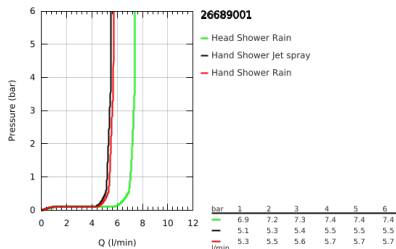

26 689 001 TEMPESTA SYSTEM 250 CUBE SHOWER SYSTEM WITH SAFETY MIXER FOR WALL MOUNTING

PRODUCT DESCRIPTION

- Colour: chrome
- horizontal swivable 390 mm shower arm
- exposed Safety Mixer with Aquadimmer function
- head shower Tempesta 250 Cube (26 685)
- spray pattern: Rain
- maximum flow rate (at 3 bar): 7.3 l/min
- head shower with white rear cover
- hand shower Tempesta Cube 110 (27 571)
- maximum flow rate (at 3 bar): 5.6 l/min
- adjustable in height with gliding element
- Rotaflex TwistStop shower hose 1750 mm 1/2" x 1/2" (28 410)
- maximum flow rate system (at 3 bar): 7.3 l/min
- GROHE EcoJoy - less water, perfect flow
- GROHE TurboStat - compact cartridge with wax thermoelement
- GROHE SafeStop - safety button at 38°C
- GROHE SafeStop Plus - optional temperature limiter at 43°C included
- GROHE SmartSwitch - easily rotate the dial to enjoy your preferred spray option
- GROHE DreamSpray - perfect spray pattern
- ShockProof silicone ring prevents damages caused by shower falling
- GROHE LongLife finish
- GROHE SpeedClean - effortless limescale removal
- Inner WaterGuide - inner insulation for surface protection
- TwistStop - to prevent hose from twisting
- minimum flow rate 5 l/min.
- optional upgrade: GROHE EasyReach tray (26 362)