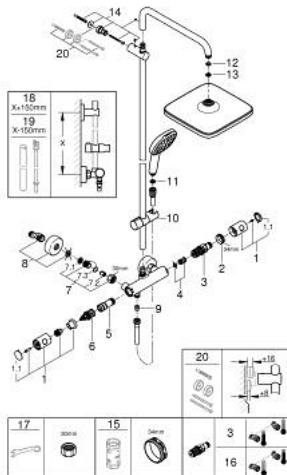

26 689 001 TEMPESTA SYSTEM 250 CUBE SHOWER SYSTEM WITH SAFETY MIXER FOR WALL MOUNTING

SPARE PARTS, November 2021 – now

- 1: Metal handle 1/2" (Spare part-nr. 47984000)
- 1.1: Cover cap (Spare part-nr. 6458500M)
- 2: Fitting ring (Spare part-nr. 47743000)
- 3: Thermostatic compact cartridge 1/2" (Spare part-nr. 47439000)
- 4: Buffer (Spare part-nr. 47398000)
- 5: Water flow (Spare part-nr. 47751000)
- 6: Aquadimmer (Spare part-nr. 12433000)
- 7: Non-return valve (Spare part-nr. 47189000)
- 7.1: Dirt strainer (Spare part-nr. 0726400M)
- 7.2: Non-return valve (Spare part-nr. 08565000)
- 7.3: O-ring $\varnothing 17 \times \varnothing 2$ (Spare part-nr. 0305500M)
- 8: S-union (Spare part-nr. 12662000)
- 9: Non-return valve (Spare part-nr. 08565000)
- 10: Glider (Spare part-nr. 48609000)
- 11: Dirt strainer (Spare part-nr. 0700200M)
- 12: Fibre seal dia. $\varnothing 18.5 \times \varnothing 12 \times 2$ (Spare part-nr. 0138900M)
- 13: Dirt strainer (Spare part-nr. 48007000)
- 14: Shower bar holder (Spare part-nr. 48423000)
- 15: Socket Spanner (Spare part-nr. 19332000)*
- 16: GROHE TurboStat cartridge 1/2" (Spare part-nr. 47175000)*
- 17: Special spanner (Spare part-nr. 19377000)*
- 18: Shower system pipe for retrofitting (Spare part-nr. 48514000)*
- 19: Shower system pipe for retrofitting (Spare part-nr. 48515000)*
- 20: Compensation disc (Spare part-nr. 26496000)*

* Optional accessories