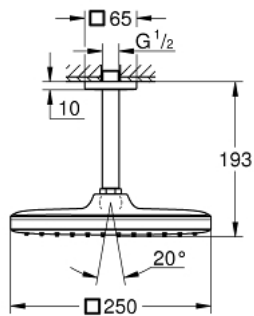

26 688 243 0 **TEMPESTA 250 CUBE HEAD SHOWER SET CEILING 142 MM, 1 SPRAY**

PRODUCT DESCRIPTION

- Colour: matte black
- head shower Tempesta 250 Cube
- spray pattern: Rain
- maximum flow rate (at 3 bar): 8.3 l/min
- head shower with rear cover in matching colour
- shower arm ceiling 142 mm
- GROHE EcoJoy - less water, perfect flow
- GROHE DreamSpray - perfect spray pattern
- GROHE SpeedClean - effortless limescale removal
- Inner WaterGuide - inner insulation for surface protection

26 688 243 0 **TEMPESTA 250 CUBE HEAD SHOWER SET CEILING 142 MM, 1 SPRAY**

SPARE PARTS, February 2023 – now

- 1: Fibre seal dia. Ø18.5 x Ø12 x 2 (Spare part-nr. 0138900M)
- 2: Dirt strainer (Spare part-nr. 48007000)
- 3: Escutcheon (Spare part-nr. 481182430)