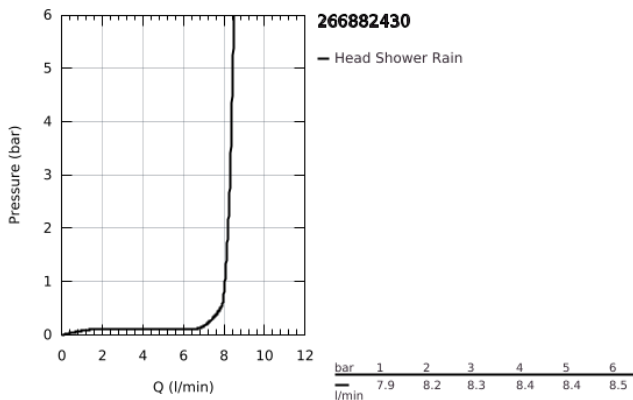

26 688 243 0 **TEMPESTA 250 CUBE HEAD SHOWER SET CEILING 142 MM, 1 SPRAY**

PRODUCT DESCRIPTION

- Colour: matte black
- head shower Tempesta 250 Cube
- spray pattern: Rain
- maximum flow rate (at 3 bar): 8.3 l/min
- head shower with rear cover in matching colour
- shower arm ceiling 142 mm
- GROHE EcoJoy - less water, perfect flow
- GROHE DreamSpray - perfect spray pattern
- GROHE SpeedClean - effortless limescale removal
- Inner WaterGuide - inner insulation for surface protection

26 688 243 0 **TEMPESTA 250 CUBE HEAD SHOWER SET CEILING 142 MM, 1 SPRAY**

SPARE PARTS, February 2023 – now

- 1: Fibre seal dia. Ø18.5 x Ø12 x 2 (Spare part-nr. 0138900M)
- 2: Dirt strainer (Spare part-nr. 48007000)
- 3: Escutcheon (Spare part-nr. 481182430)