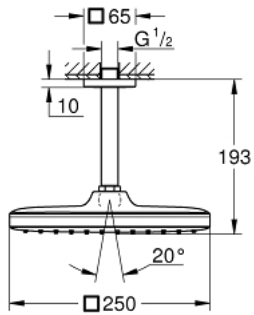

26 688 000 TEMPESTA 250 CUBE HEAD SHOWER SET CEILING 142 MM, 1 SPRAY

PRODUCT DESCRIPTION

- Colour: chrome
- head shower Tempesta 250 Cube (26 685)
- spray pattern: Rain
- maximum flow rate (at 3 bar): 8.3 l/min
- head shower with white rear cover
- shower arm ceiling 142 mm (27 485)
- GROHE EcoJoy - less water, perfect flow
- GROHE DreamSpray - perfect spray pattern
- GROHE LongLife finish
- GROHE SpeedClean - effortless limescale removal
- Inner WaterGuide - inner insulation for surface protection

26 688 000 **TEMPESTA 250 CUBE HEAD SHOWER SET CEILING 142 MM, 1 SPRAY**

SPARE PARTS, February 2019 – now

- 1: Fibre seal dia. Ø18.5 x Ø12 x 2 (Spare part-nr. 0138900M)
- 2: Dirt strainer (Spare part-nr. 48007000)
- 3: Escutcheon (Spare part-nr. 48118000)