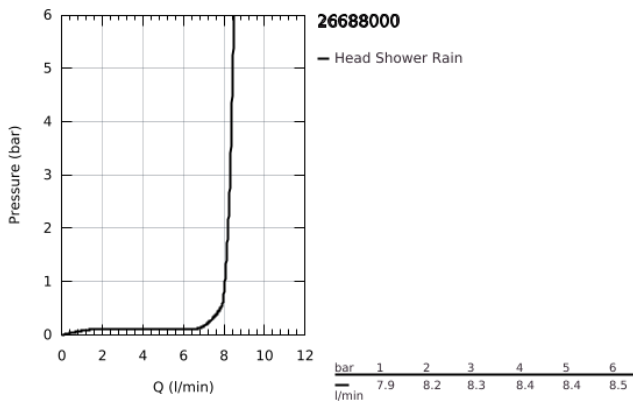

26 688 000 TEMPESTA 250 CUBE HEAD SHOWER SET CEILING 142 MM, 1 SPRAY

PRODUCT DESCRIPTION

- Colour: chrome
- head shower Tempesta 250 Cube (26 685)
- spray pattern: Rain
- maximum flow rate (at 3 bar): 8.3 l/min
- head shower with white rear cover
- shower arm ceiling 142 mm (27 485)
- GROHE EcoJoy - less water, perfect flow
- GROHE DreamSpray - perfect spray pattern
- GROHE LongLife finish
- GROHE SpeedClean - effortless limescale removal
- Inner WaterGuide - inner insulation for surface protection

26 688 000 **TEMPESTA 250 CUBE HEAD SHOWER SET CEILING 142 MM, 1 SPRAY**

SPARE PARTS, February 2019 – now

- 1: Fibre seal dia. Ø18.5 x Ø12 x 2 (Spare part-nr. 0138900M)
- 2: Dirt strainer (Spare part-nr. 48007000)
- 3: Escutcheon (Spare part-nr. 48118000)