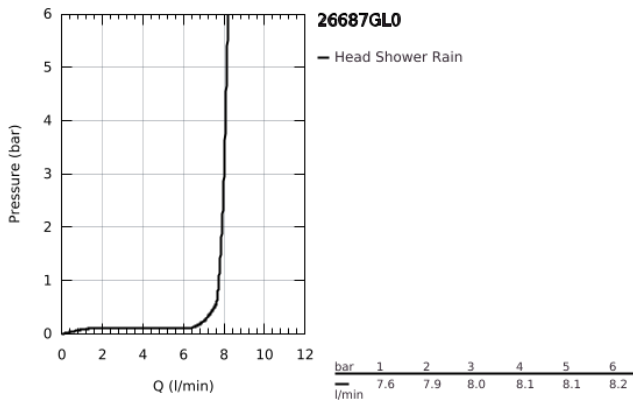

26 687 GL0 TEMPESTA 250 CUBE HEAD SHOWER SET 380 MM, 1 SPRAY

PRODUCT DESCRIPTION

- Colour: cool sunrise
- head shower Tempesta 250 Cube (26 685)
- spray pattern: Rain
- maximum flow rate (at 3 bar): 8.3 l/min
- head shower with rear cover in matching colour
- shower arm 380 mm
- GROHE EcoJoy - less water, perfect flow
- GROHE DreamSpray - perfect spray pattern
- GROHE LongLife finish
- GROHE SpeedClean - effortless limescale removal
- Inner WaterGuide - inner insulation for surface protection

26 687 GL0 **TEMPESTA 250 CUBE HEAD SHOWER SET 380 MM, 1 SPRAY**

SPARE PARTS, September 2021 – now

1: Fibre seal dia. Ø18.5 x Ø12 x 2 (Spare part-nr. 0138900M)

2: Dirt strainer (Spare part-nr. 48007000)

3: Escutcheon (Spare part-nr. 48118GL0)