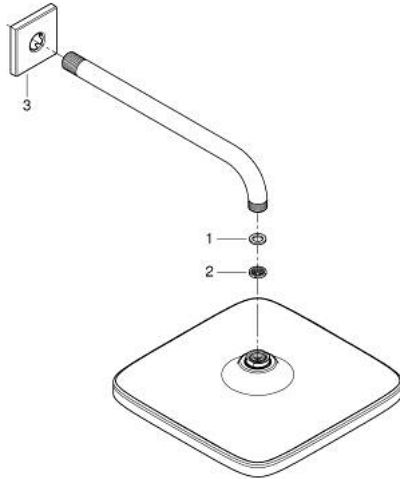

26 687 GL0 TEMPESTA 250 CUBE HEAD SHOWER SET 380 MM, 1 SPRAY

PRODUCT DESCRIPTION

- Colour: cool sunrise
- head shower Tempesta 250 Cube (26 685)
- spray pattern: Rain
- maximum flow rate (at 3 bar): 8.3 l/min
- head shower with rear cover in matching colour
- shower arm 380 mm
- GROHE EcoJoy - less water, perfect flow
- GROHE DreamSpray - perfect spray pattern
- GROHE LongLife finish
- GROHE SpeedClean - effortless limescale removal
- Inner WaterGuide - inner insulation for surface protection

26 687 GL0 **TEMPESTA 250 CUBE HEAD SHOWER SET 380 MM, 1 SPRAY**

SPARE PARTS, September 2021 – now

1: Fibre seal dia. Ø18.5 x Ø12 x 2 (Spare part-nr. 0138900M)

2: Dirt strainer (Spare part-nr. 48007000)

3: Escutcheon (Spare part-nr. 48118GL0)