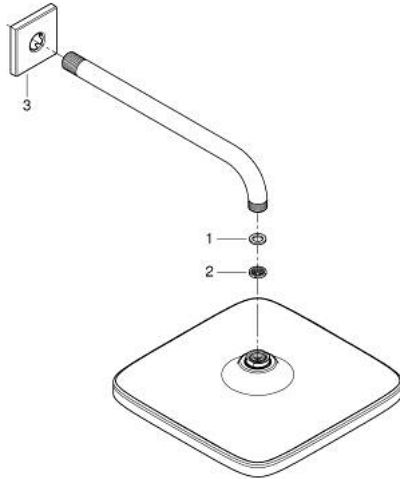

26 687 AL0 TEMPESTA 250 CUBE HEAD SHOWER SET 380 MM, 1 SPRAY

PRODUCT DESCRIPTION

- Colour: brushed hard graphite
- head shower Tempesta 250 Cube (26 685)
- spray pattern: Rain
- maximum flow rate (at 3 bar): 8.3 l/min
- head shower with rear cover in matching colour
- shower arm 380 mm
- GROHE EcoJoy - less water, perfect flow
- GROHE DreamSpray - perfect spray pattern
- GROHE LongLife finish
- GROHE SpeedClean - effortless limescale removal
- Inner WaterGuide - inner insulation for surface protection

26 687 AL0 TEMPESTA 250 CUBE HEAD SHOWER SET 380 MM, 1 SPRAY

SPARE PARTS, September 2021 – now

1: Fibre seal dia. Ø18.5 x Ø12 x 2 (Spare part-nr. 0138900M)

2: Dirt strainer (Spare part-nr. 48007000)

3: Escutcheon (Spare part-nr. 48118AL0)