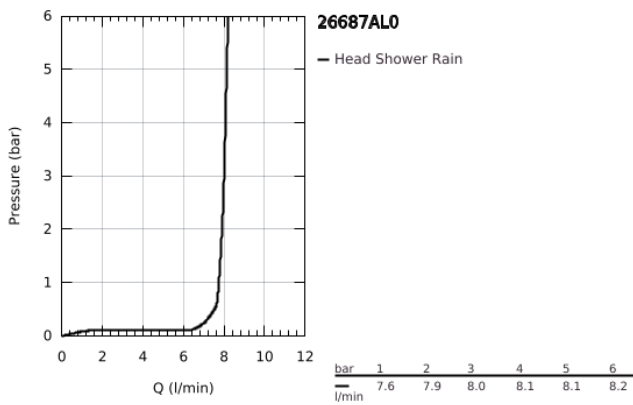

26 687 AL0 TEMPESTA 250 CUBE HEAD SHOWER SET 380 MM, 1 SPRAY

PRODUCT DESCRIPTION

- Colour: brushed hard graphite
- head shower Tempesta 250 Cube (26 685)
- spray pattern: Rain
- maximum flow rate (at 3 bar): 8.3 l/min
- head shower with rear cover in matching colour
- shower arm 380 mm
- GROHE EcoJoy - less water, perfect flow
- GROHE DreamSpray - perfect spray pattern
- GROHE LongLife finish
- GROHE SpeedClean - effortless limescale removal
- Inner WaterGuide - inner insulation for surface protection

26 687 AL0 TEMPESTA 250 CUBE HEAD SHOWER SET 380 MM, 1 SPRAY

SPARE PARTS, September 2021 – now

1: Fibre seal dia. Ø18.5 x Ø12 x 2 (Spare part-nr. 0138900M)

2: Dirt strainer (Spare part-nr. 48007000)

3: Escutcheon (Spare part-nr. 48118AL0)