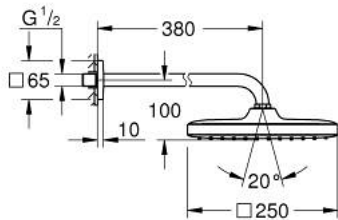

26 687 243 0 **TEMPESTA 250 CUBE HEAD SHOWER SET 380 MM, 1 SPRAY**

PRODUCT DESCRIPTION

- Colour: matte black
- head shower Tempesta 250 Cube
- spray pattern: Rain
- maximum flow rate (at 3 bar): 8.3 l/min
- head shower with rear cover in matching colour
- shower arm 380 mm
- GROHE DreamSpray - perfect spray pattern
- GROHE SpeedClean - effortless limescale removal
- Inner WaterGuide - inner insulation for surface protection

26 687 243 0 **TEMPESTA 250 CUBE HEAD SHOWER SET 380 MM, 1 SPRAY**

SPARE PARTS, February 2023 – now

- 1: Fibre seal dia. Ø18.5 x Ø12 x 2 (Spare part-nr. 0138900M)
- 2: Dirt strainer (Spare part-nr. 48007000)
- 3: Escutcheon (Spare part-nr. 481182430)