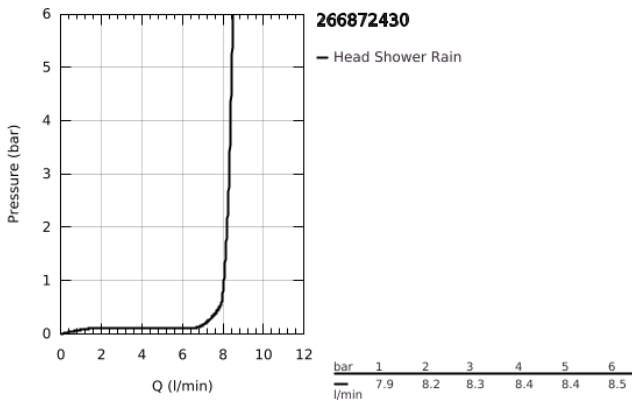

26 687 243 0 **TEMPESTA 250 CUBE HEAD SHOWER SET 380 MM, 1 SPRAY**

PRODUCT DESCRIPTION

- Colour: matte black
- head shower Tempesta 250 Cube
- spray pattern: Rain
- maximum flow rate (at 3 bar): 8.3 l/min
- head shower with rear cover in matching colour
- shower arm 380 mm
- GROHE DreamSpray - perfect spray pattern
- GROHE SpeedClean - effortless limescale removal
- Inner WaterGuide - inner insulation for surface protection

26 687 243 0 **TEMPESTA 250 CUBE HEAD SHOWER SET 380 MM, 1 SPRAY**

SPARE PARTS, February 2023 – now

- 1: Fibre seal dia. Ø18.5 x Ø12 x 2 (Spare part-nr. 0138900M)
- 2: Dirt strainer (Spare part-nr. 48007000)
- 3: Escutcheon (Spare part-nr. 481182430)