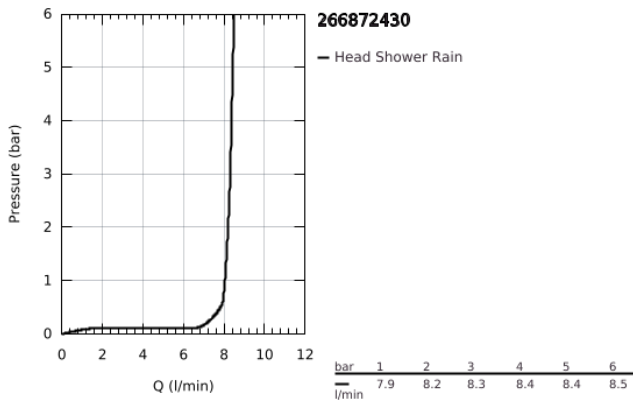

26 687 243 0 **TEMPESTA 250 CUBE HEAD SHOWER SET 380 MM, 1 SPRAY**

PRODUCT DESCRIPTION

- Colour: matte black
- head shower Tempesta 250 Cube
- spray pattern: Rain
- maximum flow rate (at 3 bar): 8.3 l/min
- head shower with rear cover in matching colour
- shower arm 380 mm
- GROHE EcoJoy - less water, perfect flow
- GROHE DreamSpray - perfect spray pattern
- GROHE SpeedClean - effortless limescale removal
- Inner WaterGuide - inner insulation for surface protection

26 687 243 0 **TEMPESTA 250 CUBE HEAD SHOWER SET 380 MM, 1 SPRAY**

SPARE PARTS, February 2023 – now

- 1: Fibre seal dia. Ø18.5 x Ø12 x 2 (Spare part-nr. 0138900M)
- 2: Dirt strainer (Spare part-nr. 48007000)
- 3: Escutcheon (Spare part-nr. 481182430)