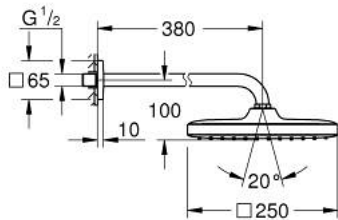

26 687 243 0 **TEMPESTA 250 CUBE HEAD SHOWER SET 380 MM, 1 SPRAY**

PRODUCT DESCRIPTION

- Colour: matte black
- head shower Tempesta 250 Cube
- spray pattern: Rain
- maximum flow rate (at 3 bar): 8.3 l/min
- head shower with rear cover in matching colour
- shower arm 380 mm
- GROHE EcoJoy - less water, perfect flow
- GROHE DreamSpray - perfect spray pattern
- GROHE SpeedClean - effortless limescale removal
- Inner WaterGuide - inner insulation for surface protection

26 687 243 0 **TEMPESTA 250 CUBE HEAD SHOWER SET 380 MM, 1 SPRAY**

SPARE PARTS, February 2023 – now

- 1: Fibre seal dia. Ø18.5 x Ø12 x 2 (Spare part-nr. 0138900M)
- 2: Dirt strainer (Spare part-nr. 48007000)
- 3: Escutcheon (Spare part-nr. 481182430)