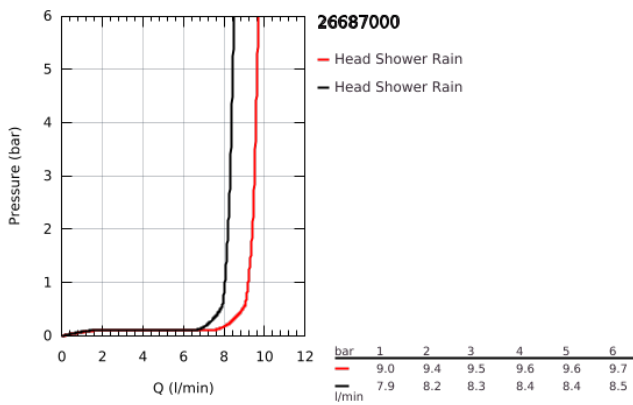

## 26 687 000 TEMPESTA 250 CUBE HEAD SHOWER SET 380 MM, 1 SPRAY

### PRODUCT DESCRIPTION

- Colour: chrome
- head shower Tempesta 250 Cube (26 685)
- spray pattern: Rain
- maximum flow rate (at 3 bar): 8.3 l/min
- head shower with white rear cover
- shower arm 380 mm
- GROHE EcoJoy - less water, perfect flow
- GROHE DreamSpray - perfect spray pattern
- GROHE LongLife finish
- GROHE SpeedClean - effortless limescale removal
- Inner WaterGuide - inner insulation for surface protection

26 687 000 **TEMPESTA 250 CUBE HEAD SHOWER SET 380 MM, 1 SPRAY**

**SPARE PARTS**, February 2019 – now

- 1: Fibre seal dia. Ø18.5 x Ø12 x 2 (Spare part-nr. 0138900M)
- 2: Dirt strainer (Spare part-nr. 48007000)
- 3: Escutcheon (Spare part-nr. 48118000)