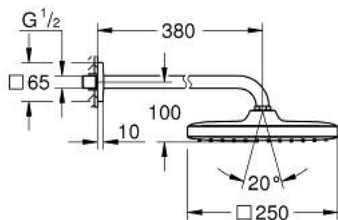

## 26 687 000 TEMPESTA 250 CUBE HEAD SHOWER SET 380 MM, 1 SPRAY

### PRODUCT DESCRIPTION

- Colour: chrome
- head shower Tempesta 250 Cube (26 685)
- spray pattern: Rain
- maximum flow rate (at 3 bar): 8.3 l/min
- head shower with white rear cover
- shower arm 380 mm
- GROHE EcoJoy - less water, perfect flow
- GROHE DreamSpray - perfect spray pattern
- GROHE LongLife finish
- GROHE SpeedClean - effortless limescale removal
- Inner WaterGuide - inner insulation for surface protection

26 687 000 **TEMPESTA 250 CUBE HEAD SHOWER SET 380 MM, 1 SPRAY**

**SPARE PARTS**, February 2019 – now

- 1: Fibre seal dia. Ø18.5 x Ø12 x 2 (Spare part-nr. 0138900M)
- 2: Dirt strainer (Spare part-nr. 48007000)
- 3: Escutcheon (Spare part-nr. 48118000)