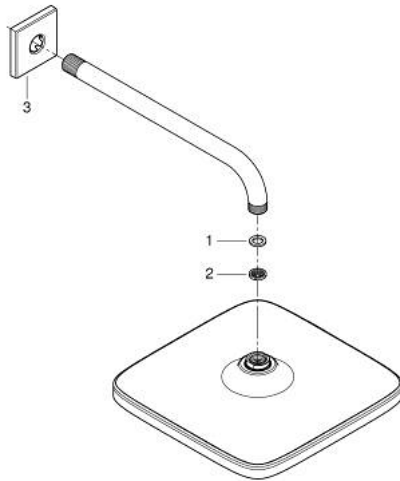

## 26 687 000 TEMPESTA 250 CUBE HEAD SHOWER SET 380 MM, 1 SPRAY

### PRODUCT DESCRIPTION

- Colour: chrome
- head shower Tempesta 250 Cube (26 685)
- spray pattern: Rain
- maximum flow rate (at 3 bar): 8.3 l/min
- head shower with white rear cover
- shower arm 380 mm
- GROHE EcoJoy - less water, perfect flow
- GROHE DreamSpray - perfect spray pattern
- GROHE LongLife finish
- GROHE SpeedClean - effortless limescale removal
- Inner WaterGuide - inner insulation for surface protection

26 687 000 **TEMPESTA 250 CUBE HEAD SHOWER SET 380 MM, 1 SPRAY**

**SPARE PARTS**, February 2019 – now

- 1: Fibre seal dia. Ø18.5 x Ø12 x 2 (Spare part-nr. 0138900M)
- 2: Dirt strainer (Spare part-nr. 48007000)
- 3: Escutcheon (Spare part-nr. 48118000)