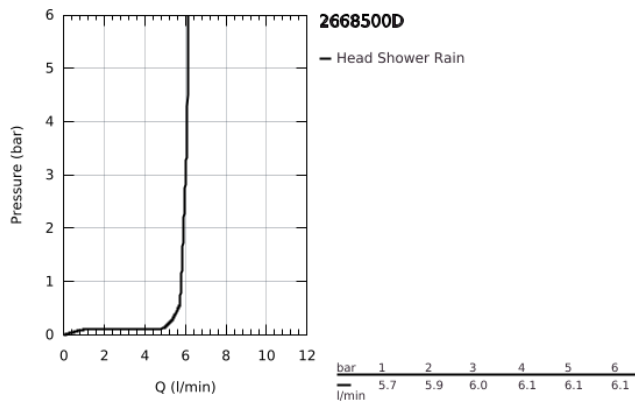

26 685 00D TEMPESTA 250 CUBE HEAD SHOWER 1 SPRAY

PRODUCT DESCRIPTION

- Colour: chrome
- spray pattern: Rain
- maximum flow rate (at 3 bar): 6 l/min
- 250 mm x 250 mm
- head shower with white rear cover
- ball joint with turning angle $\pm 10^\circ$
- connection thread 1/2"
- GROHE EcoJoy - less water, perfect flow
- GROHE DreamSpray - perfect spray pattern
- GROHE LongLife finish
- GROHE SpeedClean - effortless limescale removal
- Inner WaterGuide - inner insulation for surface protection
- suitable for instantaneous heater

26 685 00D TEMPESTA 250 CUBE HEAD SHOWER 1 SPRAY

SPARE PARTS, April 2019 – now

1: Fibre seal dia. Ø18.5 x Ø12 x 2 (Spare part-nr. 0138900M)

2: Dirt strainer (Spare part-nr. 48007000)