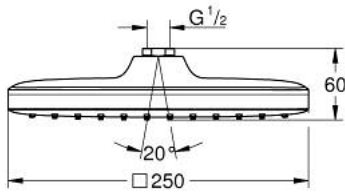

26 685 00D TEMPESTA 250 CUBE HEAD SHOWER 1 SPRAY

PRODUCT DESCRIPTION

- Colour: chrome
- spray pattern: Rain
- maximum flow rate (at 3 bar): 6 l/min
- 250 mm x 250 mm
- head shower with white rear cover
- ball joint with turning angle $\pm 10^\circ$
- connection thread 1/2"
- GROHE EcoJoy - less water, perfect flow
- GROHE DreamSpray - perfect spray pattern
- GROHE LongLife finish
- GROHE SpeedClean - effortless limescale removal
- Inner WaterGuide - inner insulation for surface protection
- suitable for instantaneous heater

26 685 00D TEMPESTA 250 CUBE HEAD SHOWER 1 SPRAY

SPARE PARTS, April 2019 – now

1: Fibre seal dia. Ø18.5 x Ø12 x 2 (Spare part-nr. 0138900M)

2: Dirt strainer (Spare part-nr. 48007000)