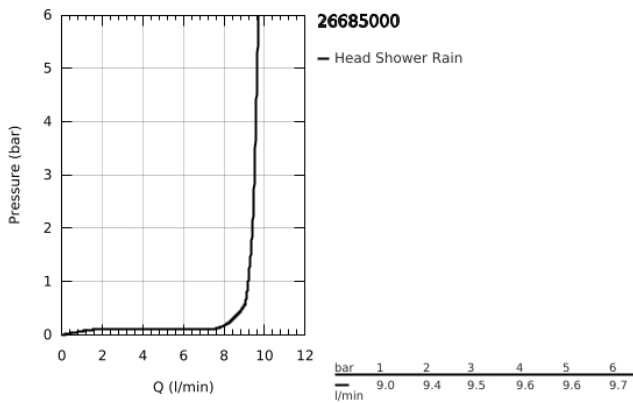

26 685 000 TEMPESTA 250 CUBE HEAD SHOWER 1 SPRAY

PRODUCT DESCRIPTION

- Colour: chrome
- spray pattern: Rain
- maximum flow rate (at 3 bar): 8 l/min
- 250 mm x 250 mm
- head shower with white rear cover
- ball joint with turning angle $\pm 10^\circ$
- connection thread 1/2"
- GROHE EcoJoy - less water, perfect flow
- GROHE DreamSpray - perfect spray pattern
- GROHE LongLife finish
- GROHE SpeedClean - effortless limescale removal
- Inner WaterGuide - inner insulation for surface protection

26 685 000 **TEMPESTA 250 CUBE HEAD SHOWER 1 SPRAY**

SPARE PARTS, February 2019 – now

1: Fibre seal dia. Ø18.5 x Ø12 x 2 (Spare part-nr. 0138900M)

2: Dirt strainer (Spare part-nr. 48007000)