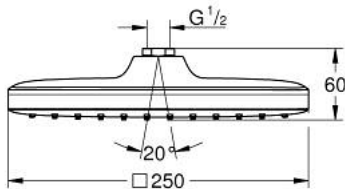

26 685 000 TEMPESTA 250 CUBE HEAD SHOWER 1 SPRAY

PRODUCT DESCRIPTION

- Colour: chrome
- spray pattern: Rain
- maximum flow rate (at 3 bar): 8 l/min
- 250 mm x 250 mm
- head shower with white rear cover
- ball joint with turning angle $\pm 10^\circ$
- connection thread 1/2"
- GROHE EcoJoy - less water, perfect flow
- GROHE DreamSpray - perfect spray pattern
- GROHE LongLife finish
- GROHE SpeedClean - effortless limescale removal
- Inner WaterGuide - inner insulation for surface protection

26 685 000 **TEMPESTA 250 CUBE HEAD SHOWER 1 SPRAY**

SPARE PARTS, February 2019 – now

1: Fibre seal dia. Ø18.5 x Ø12 x 2 (Spare part-nr. 0138900M)

2: Dirt strainer (Spare part-nr. 48007000)