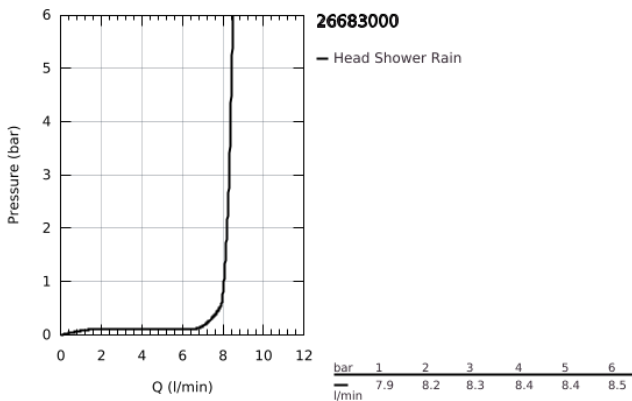

26 683 000 **TEMPESTA 250 CUBE HEAD SHOWER SET CEILING 142 MM, 1 SPRAY**

PRODUCT DESCRIPTION

- Colour: chrome
- head shower Tempesta 250 Cube (26 681)
- spray pattern: Rain
- fully chrome plated surfaces
- shower arm ceiling 142 mm (27 485)
- GROHE EcoJoy - less water, perfect flow
- GROHE DreamSpray - perfect spray pattern
- GROHE LongLife finish
- GROHE SpeedClean - effortless limescale removal
- Inner WaterGuide - inner insulation for surface protection
- suitable for instantaneous heater

26 683 000 **TEMPESTA 250 CUBE HEAD SHOWER SET CEILING 142 MM, 1 SPRAY**

SPARE PARTS, February 2019 – now

- 1: Fibre seal dia. Ø18.5 x Ø12 x 2 (Spare part-nr. 0138900M)
- 2: Dirt strainer (Spare part-nr. 48007000)
- 3: Escutcheon (Spare part-nr. 48118000)