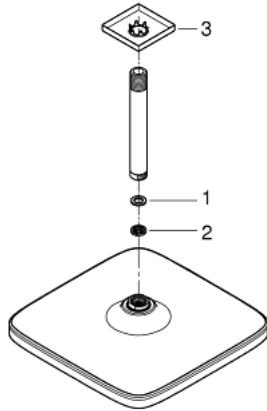

26 683 000 **TEMPESTA 250 CUBE HEAD SHOWER SET CEILING 142 MM, 1 SPRAY**

PRODUCT DESCRIPTION

- Colour: chrome
- head shower Tempesta 250 Cube (26 681)
- spray pattern: Rain
- fully chrome plated surfaces
- shower arm ceiling 142 mm (27 485)
- GROHE EcoJoy - less water, perfect flow
- GROHE DreamSpray - perfect spray pattern
- GROHE LongLife finish
- GROHE SpeedClean - effortless limescale removal
- Inner WaterGuide - inner insulation for surface protection
- suitable for instantaneous heater

26 683 000 **TEMPESTA 250 CUBE HEAD SHOWER SET CEILING 142 MM, 1 SPRAY**

SPARE PARTS, February 2019 – now

- 1: Fibre seal dia. Ø18.5 x Ø12 x 2 (Spare part-nr. 0138900M)
- 2: Dirt strainer (Spare part-nr. 48007000)
- 3: Escutcheon (Spare part-nr. 48118000)