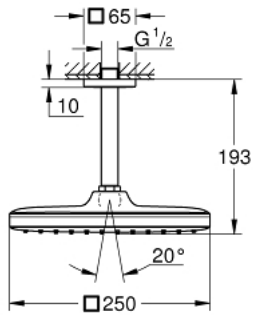

26 683 000 **TEMPESTA 250 CUBE HEAD SHOWER SET CEILING 142 MM, 1 SPRAY**

PRODUCT DESCRIPTION

- Colour: chrome
- head shower Tempesta 250 Cube (26 681)
- spray pattern: Rain
- fully chrome plated surfaces
- shower arm ceiling 142 mm (27 485)
- GROHE EcoJoy - less water, perfect flow
- GROHE DreamSpray - perfect spray pattern
- GROHE LongLife finish
- GROHE SpeedClean - effortless limescale removal
- Inner WaterGuide - inner insulation for surface protection
- suitable for instantaneous heater

26 683 000 **TEMPESTA 250 CUBE HEAD SHOWER SET CEILING 142 MM, 1 SPRAY**

SPARE PARTS, February 2019 – now

- 1: Fibre seal dia. Ø18.5 x Ø12 x 2 (Spare part-nr. 0138900M)
- 2: Dirt strainer (Spare part-nr. 48007000)
- 3: Escutcheon (Spare part-nr. 48118000)