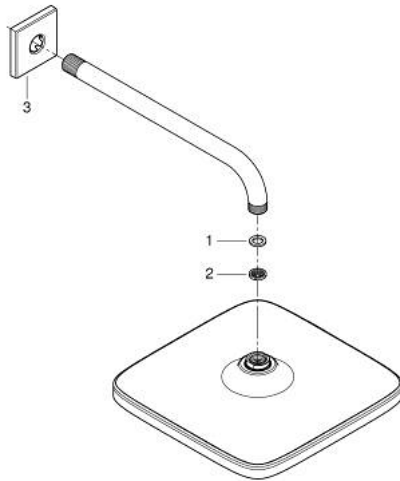

26 682 000 **TEMPESTA 250 CUBE HEAD SHOWER SET 380 MM, 1 SPRAY**

PRODUCT DESCRIPTION

- Colour: chrome
- head shower Tempesta 250 Cube (26 681)
- spray pattern: Rain
- fully chrome plated surfaces
- shower arm 380 mm
- GROHE EcoJoy - less water, perfect flow
- GROHE DreamSpray - perfect spray pattern
- GROHE LongLife finish
- GROHE SpeedClean - effortless limescale removal
- Inner WaterGuide - inner insulation for surface protection
- suitable for instantaneous heater

26 682 000 **TEMPESTA 250 CUBE HEAD SHOWER SET 380 MM, 1 SPRAY**

SPARE PARTS, February 2019 – now

- 1: Fibre seal dia. Ø18.5 x Ø12 x 2 (Spare part-nr. 0138900M)
- 2: Dirt strainer (Spare part-nr. 48007000)
- 3: Escutcheon (Spare part-nr. 48118000)