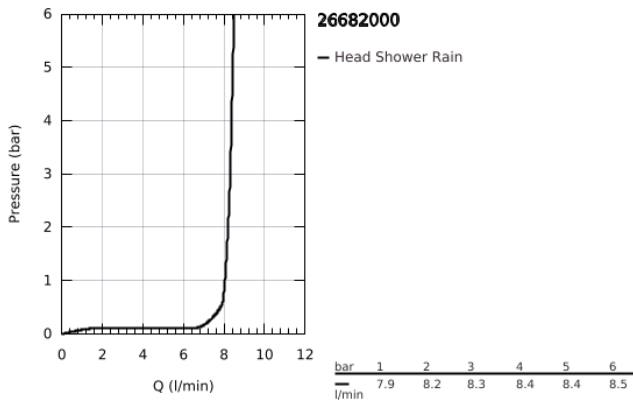

26 682 000 **TEMPESTA 250 CUBE HEAD SHOWER SET 380 MM, 1 SPRAY**

PRODUCT DESCRIPTION

- Colour: chrome
- head shower Tempesta 250 Cube (26 681)
- spray pattern: Rain
- fully chrome plated surfaces
- shower arm 380 mm
- GROHE EcoJoy - less water, perfect flow
- GROHE DreamSpray - perfect spray pattern
- GROHE LongLife finish
- GROHE SpeedClean - effortless limescale removal
- Inner WaterGuide - inner insulation for surface protection
- suitable for instantaneous heater

26 682 000 **TEMPESTA 250 CUBE HEAD SHOWER SET 380 MM, 1 SPRAY**

SPARE PARTS, February 2019 – now

- 1: Fibre seal dia. Ø18.5 x Ø12 x 2 (Spare part-nr. 0138900M)
- 2: Dirt strainer (Spare part-nr. 48007000)
- 3: Escutcheon (Spare part-nr. 48118000)