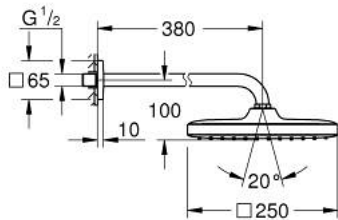

26 682 000 **TEMPESTA 250 CUBE HEAD SHOWER SET 380 MM, 1 SPRAY**

PRODUCT DESCRIPTION

- Colour: chrome
- head shower Tempesta 250 Cube (26 681)
- spray pattern: Rain
- fully chrome plated surfaces
- shower arm 380 mm
- GROHE EcoJoy - less water, perfect flow
- GROHE DreamSpray - perfect spray pattern
- GROHE LongLife finish
- GROHE SpeedClean - effortless limescale removal
- Inner WaterGuide - inner insulation for surface protection
- suitable for instantaneous heater

26 682 000 **TEMPESTA 250 CUBE HEAD SHOWER SET 380 MM, 1 SPRAY**

SPARE PARTS, February 2019 – now

- 1: Fibre seal dia. Ø18.5 x Ø12 x 2 (Spare part-nr. 0138900M)
- 2: Dirt strainer (Spare part-nr. 48007000)
- 3: Escutcheon (Spare part-nr. 48118000)