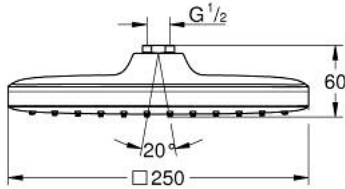

26 681 000 TEMPESTA 250 CUBE HEAD SHOWER 1 SPRAY

PRODUCT DESCRIPTION

- Colour: chrome
- spray pattern: Rain
- maximum flow rate (at 3 bar): 8 l/min
- 250 mm x 250 mm
- fully chrome plated surfaces
- ball joint with turning angle $\pm 10^\circ$
- connection thread 1/2"
- GROHE DreamSpray - perfect spray pattern
- GROHE LongLife finish
- GROHE SpeedClean - effortless limescale removal
- Inner WaterGuide - inner insulation for surface protection

26 681 000 **TEMPESTA 250 CUBE HEAD SHOWER 1 SPRAY**

SPARE PARTS, February 2019 – now

1: Fibre seal dia. Ø18.5 x Ø12 x 2 (Spare part-nr. 0138900M)

2: Dirt strainer (Spare part-nr. 48007000)