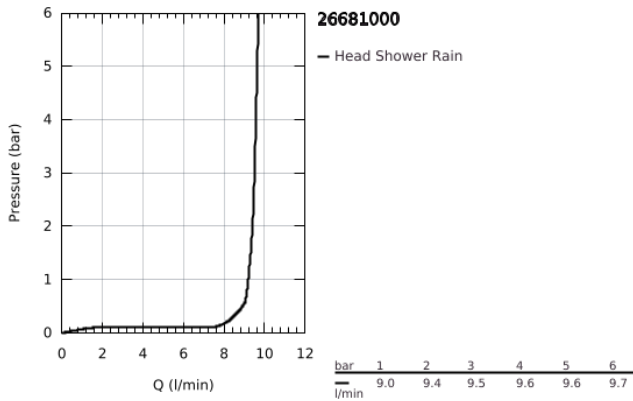

## 26 681 000 TEMPESTA 250 CUBE HEAD SHOWER 1 SPRAY

### PRODUCT DESCRIPTION

- Colour: chrome
- spray pattern: Rain
- maximum flow rate (at 3 bar): 8 l/min
- 250 mm x 250 mm
- fully chrome plated surfaces
- ball joint with turning angle  $\pm 10^\circ$
- connection thread 1/2"
- GROHE EcoJoy - less water, perfect flow
- GROHE DreamSpray - perfect spray pattern
- GROHE LongLife finish
- GROHE SpeedClean - effortless limescale removal
- Inner WaterGuide - inner insulation for surface protection

26 681 000 **TEMPESTA 250 CUBE HEAD SHOWER 1 SPRAY**

**SPARE PARTS**, February 2019 – now

1: Fibre seal dia. Ø18.5 x Ø12 x 2 (Spare part-nr. 0138900M)

2: Dirt strainer (Spare part-nr. 48007000)