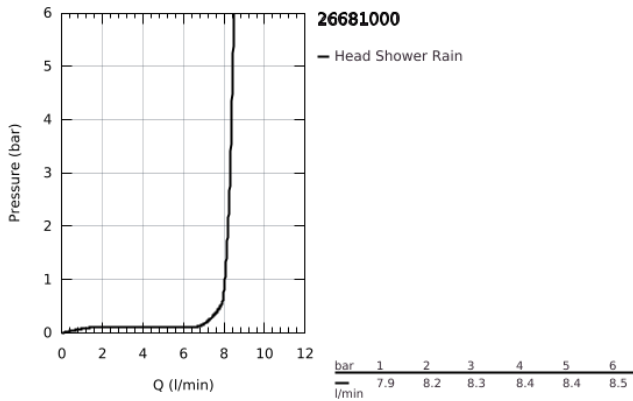

26 681 000 TEMPESTA 250 CUBE HEAD SHOWER 1 SPRAY

PRODUCT DESCRIPTION

- Colour: chrome
- spray pattern: Rain
- maximum flow rate (at 3 bar): 8 l/min
- 250 mm x 250 mm
- fully chrome plated surfaces
- ball joint with turning angle $\pm 10^\circ$
- connection thread 1/2"
- GROHE DreamSpray - perfect spray pattern
- GROHE LongLife finish
- GROHE SpeedClean - effortless limescale removal
- Inner WaterGuide - inner insulation for surface protection

26 681 000 **TEMPESTA 250 CUBE HEAD SHOWER 1 SPRAY**

SPARE PARTS, February 2019 – now

1: Fibre seal dia. Ø18.5 x Ø12 x 2 (Spare part-nr. 0138900M)

2: Dirt strainer (Spare part-nr. 48007000)