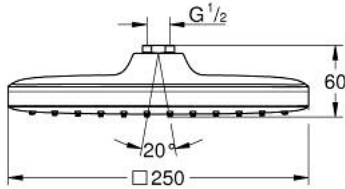

## 26 681 000 TEMPESTA 250 CUBE HEAD SHOWER 1 SPRAY

### PRODUCT DESCRIPTION

- Colour: chrome
- spray pattern: Rain
- maximum flow rate (at 3 bar): 8 l/min
- 250 mm x 250 mm
- fully chrome plated surfaces
- ball joint with turning angle  $\pm 10^\circ$
- connection thread 1/2"
- GROHE EcoJoy - less water, perfect flow
- GROHE DreamSpray - perfect spray pattern
- GROHE LongLife finish
- GROHE SpeedClean - effortless limescale removal
- Inner WaterGuide - inner insulation for surface protection

26 681 000 **TEMPESTA 250 CUBE HEAD SHOWER 1 SPRAY**

**SPARE PARTS**, February 2019 – now

1: Fibre seal dia. Ø18.5 x Ø12 x 2 (Spare part-nr. 0138900M)

2: Dirt strainer (Spare part-nr. 48007000)