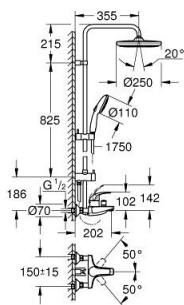

## 26 674 001 TEMPESTA SYSTEM 250 SHOWER SYSTEM WITH SINGLE LEVER BATH MIXER FOR WALL MOUNTING

### PRODUCT DESCRIPTION (1/2)

- Colour: chrome
- with short shower rail for installation in showers
- consisting of:
  - horizontal 355 mm shower arm
  - exposed single-lever bath mixer with diverter handle
  - allows change between:
    - head shower Tempesta 250 (26 666)
    - spray pattern: Rain
    - maximum flow rate (at 3 bar): 8 l/min
    - head shower with white rear cover
    - with ball joint, rotation angle  $\pm 10^\circ$
  - bath inlet
  - separate diverter for hand shower
  - hand shower Tempesta 110 (28 419)
  - spray patterns: Rain, Jet, Massage
  - maximum flow rate (at 3 bar): 8.3 l/min
  - adjustable in height with gliding element
  - Rotaflex TwistStop shower hose 1750 mm 1/2" x 1/2" (28 410)
  - AquaCalibrator limits maximum flow rate of system (at 3 bar): 8.3 l/min (without bath inlet)
- GROHE EcoJoy - less water, perfect flow
- GROHE SilkMove 46 mm ceramic cartridge
- GROHE SmartSwitch - easily rotate the dial to enjoy your preferred spray option
- GROHE DreamSpray - perfect spray pattern
- ShockProof silicone ring prevents damages caused by shower falling
- GROHE LongLife finish
- GROHE SpeedClean - effortless limescale removal
- Inner WaterGuide - inner insulation for surface protection
- TwistStop - to prevent hose from twisting
- suitable for instantaneous heaters from 18 kW/h
- maximum flow rate (at 3 bar): 8.3 l/min
- minimum flow rate 5 l/min.