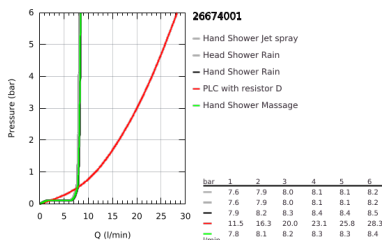

## 26 674 001 TEMPESTA SYSTEM 250 SHOWER SYSTEM WITH SINGLE LEVER BATH MIXER FOR WALL MOUNTING

### PRODUCT DESCRIPTION (1/2)

- Colour: chrome
- with short shower rail for installation in showers
- consisting of:
  - horizontal 355 mm shower arm
  - exposed single-lever bath mixer with diverter handle
  - allows change between:
    - head shower Tempesta 250 (26 666)
    - spray pattern: Rain
    - maximum flow rate (at 3 bar): 8 l/min
    - head shower with white rear cover
    - with ball joint, rotation angle  $\pm 10^\circ$
  - bath inlet
  - separate diverter for hand shower
  - hand shower Tempesta 110 (28 419)
  - spray patterns: Rain, Jet, Massage
  - maximum flow rate (at 3 bar): 8.3 l/min
  - adjustable in height with gliding element
  - Rotaflex TwistStop shower hose 1750 mm 1/2" x 1/2" (28 410)
  - AquaCalibrator limits maximum flow rate of system (at 3 bar): 8.3 l/min (without bath inlet)
- GROHE EcoJoy - less water, perfect flow
- GROHE SilkMove 46 mm ceramic cartridge
- GROHE SmartSwitch - easily rotate the dial to enjoy your preferred spray option
- GROHE DreamSpray - perfect spray pattern
- ShockProof silicone ring prevents damages caused by shower falling
- GROHE LongLife finish
- GROHE SpeedClean - effortless limescale removal
- Inner WaterGuide - inner insulation for surface protection
- TwistStop - to prevent hose from twisting
- suitable for instantaneous heaters from 18 kW/h
- maximum flow rate (at 3 bar): 8.3 l/min
- minimum flow rate 5 l/min.