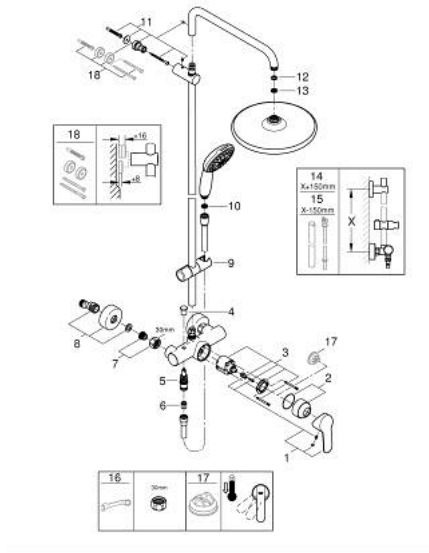

26 673 243 1 TEMPESTA SYSTEM 250 SHOWER SYSTEM WITH SINGLE LEVER MIXER FOR WALL MOUNTING

SPARE PARTS, February 2024 – now

1. 1: Lever (Spare part-nr. 467262430)
   - 2: cap (Spare part-nr. 460252430)
   - 3: Cartridge (Spare part-nr. 46048000)
   - 4: Diverter knob (Spare part-nr. 656482430)
   - 5: Diverter (Spare part-nr. 656552430)
   - 6: Non-return valve (Spare part-nr. 08565000)
   - 7: Screw connection 1/2" (Spare part-nr. 450442430)
   - 8: S-union (Spare part-nr. 126622430)
   - 9: Glider (Spare part-nr. 486092430)
   - 10: Dirt strainer (Spare part-nr. 0700200M)
   - 11: Shower bar holder (Spare part-nr. 48423000)
   - 12: Fibre seal dia. Ø18.5 x Ø12 x 2 (Spare part-nr. 0138900M)
   - 13: Dirt strainer (Spare part-nr. 48007000)
   - 16: Special spanner (Spare part-nr. 19377000)*
   - 17: Temperature limiter (Spare part-nr. 46375000)*
2. Optional accessories