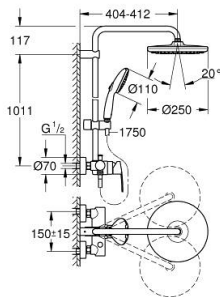

26 673 243 1 TEMPESTA SYSTEM 250 SHOWER SYSTEM WITH SINGLE LEVER MIXER FOR WALL MOUNTING

PRODUCT DESCRIPTION

- Colour: matte black
- consisting of:
 - horizontal swivable 390 mm shower arm
 - exposed single-lever shower mixer with diverter
- allows change between:
 - head shower Tempesta 250
 - spray pattern: Rain
 - maximum flow rate (at 3 bar): 7.3 l/min
 - head shower with white rear cover
 - with ball joint, rotation angle $\pm 10^\circ$
 - hand shower Tempesta 110
 - 2 spray patterns: Rain, Jet
 - maximum flow rate (at 3 bar): 5.6 l/min
 - adjustable in height with gliding element
 - shower hose 1750 mm 1/2" x 1/2" (28 388)
 - maximum flow rate system (at 3 bar): 7.3 l/min
 - GROHE EcoJoy - less water, perfect flow
 - GROHE SilkMove 46 mm ceramic cartridge
 - GROHE SmartSwitch - easily rotate the dial to enjoy your preferred spray option
 - GROHE DreamSpray - perfect spray pattern
 - ShockProof silicone ring prevents damages caused by shower falling
 - GROHE SpeedClean - effortless limescale removal
 - Inner WaterGuide - inner insulation for surface protection
 - TwistStop - to prevent hose from twisting
 - suitable for instantaneous heaters from 18 kW/h
 - minimum flow rate 5 l/min.
 - minimum pressure 1.0 bar
 - professional edition