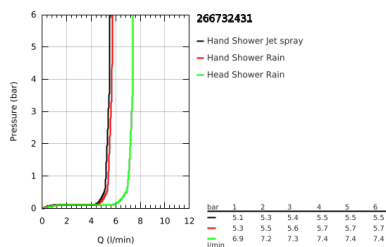

26 673 243 1 TEMPESTA SYSTEM 250 SHOWER SYSTEM WITH SINGLE LEVER MIXER FOR WALL MOUNTING

PRODUCT DESCRIPTION

- Colour: matte black
- consisting of:
 - horizontal swivable 390 mm shower arm
 - exposed single-lever shower mixer with diverter
- allows change between:
 - head shower Tempesta 250
 - spray pattern: Rain
 - maximum flow rate (at 3 bar): 7.3 l/min
 - head shower with white rear cover
 - with ball joint, rotation angle $\pm 10^\circ$
 - hand shower Tempesta 110
 - 2 spray patterns: Rain, Jet
 - maximum flow rate (at 3 bar): 5.6 l/min
 - adjustable in height with gliding element
 - shower hose 1750 mm 1/2" x 1/2" (28 388)
 - maximum flow rate system (at 3 bar): 7.3 l/min
 - GROHE EcoJoy - less water, perfect flow
 - GROHE SilkMove 46 mm ceramic cartridge
 - GROHE SmartSwitch - easily rotate the dial to enjoy your preferred spray option
 - GROHE DreamSpray - perfect spray pattern
 - ShockProof silicone ring prevents damages caused by shower falling
 - GROHE SpeedClean - effortless limescale removal
 - Inner WaterGuide - inner insulation for surface protection
 - TwistStop - to prevent hose from twisting
 - suitable for instantaneous heaters from 18 kW/h
 - minimum flow rate 5 l/min.
 - minimum pressure 1.0 bar
 - professional edition