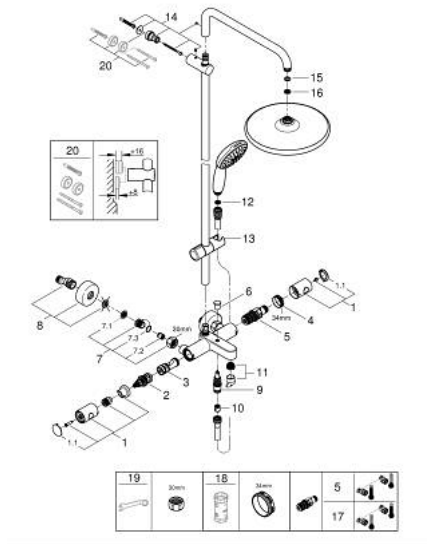

26 672 243 1 TEMPESTA SYSTEM 250 SHOWER SYSTEM WITH BATH SAFETY MIXER FOR WALL MOUNTING

SPARE PARTS, February 2023 – now

- 1: Metal handle 1/2" (Spare part-nr. 479842430)
- 1.1: Cover cap (Spare part-nr. 64585243M)
- 2: Aquadimmer (Spare part-nr. 47364000)
- 3: Water flow (Spare part-nr. 47887000)
- 4: Fitting ring (Spare part-nr. 47743000)
- 5: Thermostatic compact cartridge 1/2" (Spare part-nr. 47439000)
- 6: Diverter knob (Spare part-nr. 656482430)
- 7: Non-return valve (Spare part-nr. 471892430)
- 7.1: Dirt strainer (Spare part-nr. 0726400M)
- 7.2: Non-return valve (Spare part-nr. 08565000)
- 7.3: O-ring $\varnothing 17 \times \varnothing 2$ (Spare part-nr. 0305500M)
- 8: S-union (Spare part-nr. 126622430)
- 9: Diverter (Spare part-nr. 656552430)
- 10: Non-return valve (Spare part-nr. 08565000)
- 11: Mousseur (Spare part-nr. 13926000)
- 12: Dirt strainer (Spare part-nr. 0700200M)
- 13: Glider (Spare part-nr. 486092430)
- 14: Shower bar holder (Spare part-nr. 48423000)
- 15: Fibre seal dia. $\varnothing 18.5 \times \varnothing 12 \times 2$ (Spare part-nr. 0138900M)
- 16: Dirt strainer (Spare part-nr. 48007000)
- 17: GROHE TurboStat cartridge 1/2" (Spare part-nr. 47175000)*
- 18: Socket Spanner (Spare part-nr. 19332000)*
- 19: Special spanner (Spare part-nr. 19377000)*
- 20: Compensation disc (Spare part-nr. 26496000)*

* Optional accessories