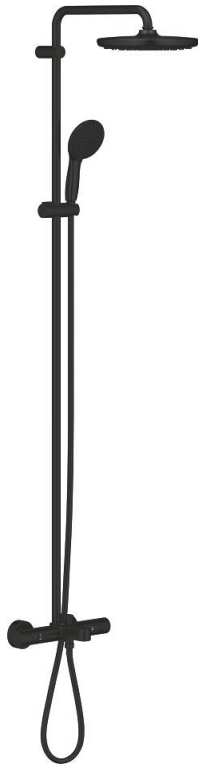

## 26 672 243 1 TEMPESTA SYSTEM 250 SHOWER SYSTEM WITH BATH SAFETY MIXER FOR WALL MOUNTING

### PRODUCT DESCRIPTION

- Colour: matte black
- consisting of:
  - horizontal swivable 390 mm shower arm
  - exposed Safety Mixer with Aquadimmer function
  - allows change between:
    - head shower Tempesta 250
    - spray pattern: Rain
    - maximum flow rate (at 3 bar): 7.3 l/min
    - head shower with black rear cover
    - with ball joint, rotation angle  $\pm 10^\circ$
  - bath inlet
  - separate diverter for hand shower
  - hand shower Tempesta 110
  - 2 spray patterns: Rain, Jet
  - maximum flow rate (at 3 bar): 5.6 l/min
  - adjustable in height with gliding element
  - shower hose 1750 mm 1/2" x 1/2" (28 388)
  - maximum flow rate system (at 3 bar): 7.3 l/min (without bath inlet)
  - GROHE EcoJoy - less water, perfect flow
  - GROHE TurboStat - compact cartridge with wax thermoelement
  - GROHE SafeStop - safety button at 38°C
  - GROHE SafeStop Plus - optional temperature limiter at 43°C included
  - GROHE SmartSwitch - easily rotate the dial to enjoy your preferred spray option
  - GROHE DreamSpray - perfect spray pattern
  - ShockProof silicone ring prevents damages caused by shower falling
  - GROHE SpeedClean - effortless limescale removal
  - Inner WaterGuide - inner insulation for surface protection
  - TwistStop - to prevent hose from twisting
  - suitable for instantaneous heaters from 18 kW/h
  - minimum flow rate 5 l/min.
  - professional edition