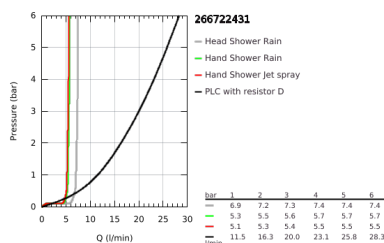

### PRODUCT DESCRIPTION

- Colour: matte black
- consisting of:
  - horizontal swivable 390 mm shower arm
  - exposed Safety Mixer with Aquadimmer function
  - allows change between:
    - head shower Tempesta 250
    - spray pattern: Rain
    - maximum flow rate (at 3 bar): 7.3 l/min
    - head shower with black rear cover
    - with ball joint, rotation angle  $\pm 10^\circ$
  - bath inlet
  - separate diverter for hand shower
  - hand shower Tempesta 110
  - 2 spray patterns: Rain, Jet
  - maximum flow rate (at 3 bar): 5.6 l/min
  - adjustable in height with gliding element
  - shower hose 1750 mm 1/2" x 1/2" (28 388)
  - maximum flow rate system (at 3 bar): 7.3 l/min (without bath inlet)
  - GROHE EcoJoy - less water, perfect flow
  - GROHE TurboStat - compact cartridge with wax thermoelement
  - GROHE SafeStop - safety button at 38°C
  - GROHE SafeStop Plus - optional temperature limiter at 43°C included
  - GROHE SmartSwitch - easily rotate the dial to enjoy your preferred spray option
  - GROHE DreamSpray - perfect spray pattern
  - ShockProof silicone ring prevents damages caused by shower falling
  - GROHE SpeedClean - effortless limescale removal
  - Inner WaterGuide - inner insulation for surface protection
  - TwistStop - to prevent hose from twisting
  - suitable for instantaneous heaters from 18 kW/h
  - minimum flow rate 5 l/min.
  - professional edition