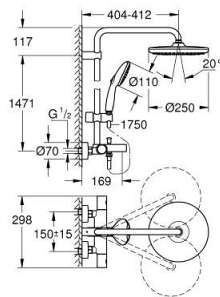

### PRODUCT DESCRIPTION

- Colour: matte black
- consisting of:
  - horizontal swivable 390 mm shower arm
  - exposed Safety Mixer with Aquadimmer function
  - allows change between:
    - head shower Tempesta 250
    - spray pattern: Rain
    - maximum flow rate (at 3 bar): 7.3 l/min
    - head shower with black rear cover
    - with ball joint, rotation angle  $\pm 10^\circ$
  - bath inlet
  - separate diverter for hand shower
  - hand shower Tempesta 110
  - 2 spray patterns: Rain, Jet
  - maximum flow rate (at 3 bar): 5.6 l/min
  - adjustable in height with gliding element
  - shower hose 1750 mm 1/2" x 1/2" (28 388)
  - maximum flow rate system (at 3 bar): 7.3 l/min (without bath inlet)
  - GROHE EcoJoy - less water, perfect flow
  - GROHE TurboStat - compact cartridge with wax thermoelement
  - GROHE SafeStop - safety button at 38°C
  - GROHE SafeStop Plus - optional temperature limiter at 43°C included
  - GROHE SmartSwitch - easily rotate the dial to enjoy your preferred spray option
  - GROHE DreamSpray - perfect spray pattern
  - ShockProof silicone ring prevents damages caused by shower falling
  - GROHE SpeedClean - effortless limescale removal
  - Inner WaterGuide - inner insulation for surface protection
  - TwistStop - to prevent hose from twisting
  - suitable for instantaneous heaters from 18 kW/h
  - minimum flow rate 5 l/min.
  - professional edition