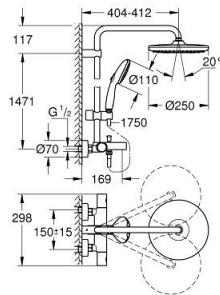

26 672 001 TEMPESTA SYSTEM 250 SHOWER SYSTEM WITH BATH SAFETY MIXER FOR WALL MOUNTING

PRODUCT DESCRIPTION

- Colour: chrome
- consisting of:
 - horizontal swivable 390 mm shower arm
 - exposed Safety Mixer with Aquadimmer function
 - allows change between:
 - head shower Tempesta 250 (26 666)
 - spray pattern: Rain
 - maximum flow rate (at 3 bar): 7.3 l/min
 - head shower with white rear cover
 - with ball joint, rotation angle $\pm 10^\circ$
 - bath inlet
 - separate diverter for hand shower
 - hand shower Tempesta 110 (27 597)
 - 2 spray patterns: Rain, Jet
 - maximum flow rate (at 3 bar): 5.6 l/min
 - adjustable in height with gliding element
 - Rotaflex TwistStop shower hose 1750 mm 1/2" x 1/2" (28 410)
 - maximum flow rate system (at 3 bar): 7.3 l/min (without bath inlet)
 - GROHE EcoJoy - less water, perfect flow
 - GROHE TurboStat - compact cartridge with wax thermoelement
 - GROHE SafeStop - safety button at 38°C
 - GROHE SafeStop Plus - optional temperature limiter at 43°C included
 - GROHE SmartSwitch - easily rotate the dial to enjoy your preferred spray option
 - GROHE DreamSpray - perfect spray pattern
 - ShockProof silicone ring prevents damages caused by shower falling
 - GROHE LongLife finish
 - GROHE SpeedClean - effortless limescale removal
 - Inner WaterGuide - inner insulation for surface protection
 - TwistStop - to prevent hose from twisting
 - suitable for instantaneous heaters from 18 kW/h
 - minimum flow rate 5 l/min.
 - professional edition