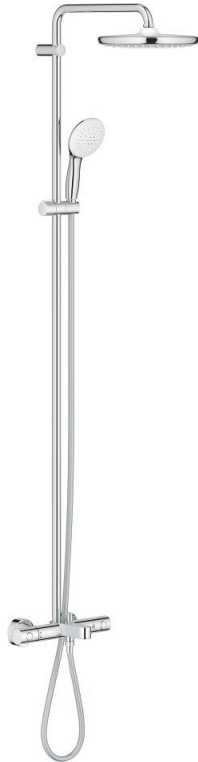

26 672 001 TEMPESTA SYSTEM 250 SHOWER SYSTEM WITH BATH SAFETY MIXER FOR WALL MOUNTING

PRODUCT DESCRIPTION

- Colour: chrome
- consisting of:
 - horizontal swivable 390 mm shower arm
 - exposed Safety Mixer with Aquadimmer function
 - allows change between:
 - head shower Tempesta 250 (26 666)
 - spray pattern: Rain
 - maximum flow rate (at 3 bar): 7.3 l/min
 - head shower with white rear cover
 - with ball joint, rotation angle $\pm 10^\circ$
 - bath inlet
 - separate diverter for hand shower
 - hand shower Tempesta 110 (27 597)
 - 2 spray patterns: Rain, Jet
 - maximum flow rate (at 3 bar): 5.6 l/min
 - adjustable in height with gliding element
 - Rotaflex TwistStop shower hose 1750 mm 1/2" x 1/2" (28 410)
 - maximum flow rate system (at 3 bar): 7.3 l/min (without bath inlet)
 - GROHE EcoJoy - less water, perfect flow
 - GROHE TurboStat - compact cartridge with wax thermoelement
 - GROHE SafeStop - safety button at 38°C
 - GROHE SafeStop Plus - optional temperature limiter at 43°C included
 - GROHE SmartSwitch - easily rotate the dial to enjoy your preferred spray option
 - GROHE DreamSpray - perfect spray pattern
 - ShockProof silicone ring prevents damages caused by shower falling
 - GROHE LongLife finish
 - GROHE SpeedClean - effortless limescale removal
 - Inner WaterGuide - inner insulation for surface protection
 - TwistStop - to prevent hose from twisting
 - suitable for instantaneous heaters from 18 kW/h
 - minimum flow rate 5 l/min.
 - professional edition