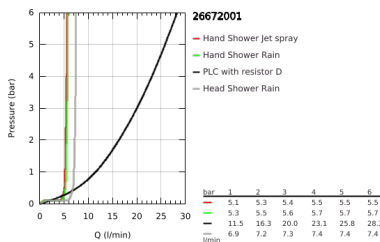

26 672 001 TEMPESTA SYSTEM 250 SHOWER SYSTEM WITH BATH SAFETY MIXER FOR WALL MOUNTING

PRODUCT DESCRIPTION

- Colour: chrome
- consisting of:
 - horizontal swivable 390 mm shower arm
 - exposed Safety Mixer with Aquadimmer function
 - allows change between:
 - head shower Tempesta 250 (26 666)
 - spray pattern: Rain
 - maximum flow rate (at 3 bar): 7.3 l/min
 - head shower with white rear cover
 - with ball joint, rotation angle $\pm 10^\circ$
 - bath inlet
 - separate diverter for hand shower
 - hand shower Tempesta 110 (27 597)
 - 2 spray patterns: Rain, Jet
 - maximum flow rate (at 3 bar): 5.6 l/min
 - adjustable in height with gliding element
 - Rotaflex TwistStop shower hose 1750 mm 1/2" x 1/2" (28 410)
 - maximum flow rate system (at 3 bar): 7.3 l/min (without bath inlet)
 - GROHE EcoJoy - less water, perfect flow
 - GROHE TurboStat - compact cartridge with wax thermoelement
 - GROHE SafeStop - safety button at 38°C
 - GROHE SafeStop Plus - optional temperature limiter at 43°C included
 - GROHE SmartSwitch - easily rotate the dial to enjoy your preferred spray option
 - GROHE DreamSpray - perfect spray pattern
 - ShockProof silicone ring prevents damages caused by shower falling
 - GROHE LongLife finish
 - GROHE SpeedClean - effortless limescale removal
 - Inner WaterGuide - inner insulation for surface protection
 - TwistStop - to prevent hose from twisting
 - suitable for instantaneous heaters from 18 kW/h
 - minimum flow rate 5 l/min.
 - professional edition