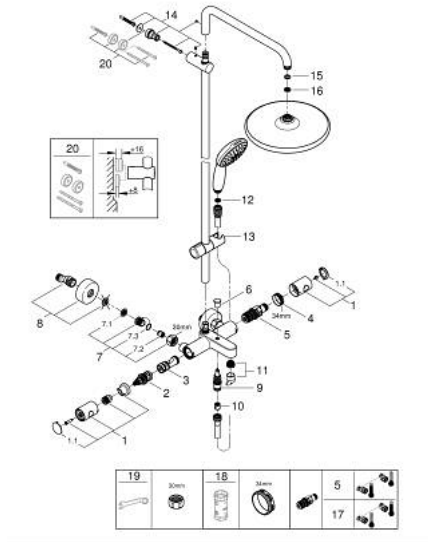

26 672 001 TEMPESTA SYSTEM 250 SHOWER SYSTEM WITH BATH SAFETY MIXER FOR WALL MOUNTING

SPARE PARTS, November 2021 – now

- 1: Metal handle 1/2" (Spare part-nr. 47984000)
- 1.1: Cover cap (Spare part-nr. 6458500M)
- 2: Aquadimmer (Spare part-nr. 47364000)
- 3: Water flow (Spare part-nr. 47887000)
- 4: Fitting ring (Spare part-nr. 47743000)
- 5: Thermostatic compact cartridge 1/2" (Spare part-nr. 47439000)
- 6: Diverter knob (Spare part-nr. 65648000)
- 7: Non-return valve (Spare part-nr. 47189000)
- 7.1: Dirt strainer (Spare part-nr. 0726400M)
- 7.2: Non-return valve (Spare part-nr. 08565000)
- 7.3: O-ring $\varnothing 17 \times \varnothing 2$ (Spare part-nr. 0305500M)
- 8: S-union (Spare part-nr. 12662000)
- 9: Diverter (Spare part-nr. 65655000)
- 10: Non-return valve (Spare part-nr. 08565000)
- 11: Mousseur (Spare part-nr. 13926000)
- 12: Dirt strainer (Spare part-nr. 0700200M)
- 13: Glider (Spare part-nr. 48609000)
- 14: Shower bar holder (Spare part-nr. 48423000)
- 15: Fibre seal dia. $\varnothing 18.5 \times \varnothing 12 \times 2$ (Spare part-nr. 0138900M)
- 16: Dirt strainer (Spare part-nr. 48007000)
- 17: GROHE TurboStat cartridge 1/2" (Spare part-nr. 47175000)*
- 18: Socket Spanner (Spare part-nr. 19332000)*
- 19: Special spanner (Spare part-nr. 19377000)*
- 20: Compensation disc (Spare part-nr. 26496000)*

* Optional accessories