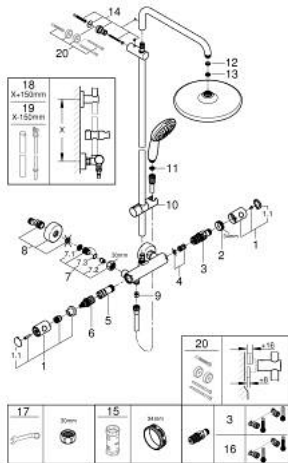

26 670 243 1 TEMPESTA SYSTEM 250 SHOWER SYSTEM WITH SAFETY MIXER FOR WALL MOUNTING

SPARE PARTS, February 2023 – now

1. 1: Metal handle 1/2" (Spare part-nr. 479842430)
   - 1.1: Cover cap (Spare part-nr. 64585243M)
   - 2: Fitting ring (Spare part-nr. 47743000)
   - 3: Thermostatic compact cartridge 1/2" (Spare part-nr. 47439000)
   - 4: Buffer (Spare part-nr. 47398000)
   - 5: Water flow (Spare part-nr. 47751000)
   - 6: Aquadimmer (Spare part-nr. 12433000)
   - 7: Non-return valve (Spare part-nr. 471892430)
   - 7.1: Dirt strainer (Spare part-nr. 0726400M)
   - 7.2: Non-return valve (Spare part-nr. 08565000)
   - 7.3: O-ring $\varnothing 17 \times \varnothing 2$ (Spare part-nr. 0305500M)
   - 8: S-union (Spare part-nr. 126622430)
   - 9: Non-return valve (Spare part-nr. 08565000)
   - 10: Glider (Spare part-nr. 486092430)
   - 11: Dirt strainer (Spare part-nr. 0700200M)
   - 12: Fibre seal dia. $\varnothing 18.5 \times \varnothing 12 \times 2$ (Spare part-nr. 0138900M)
   - 13: Dirt strainer (Spare part-nr. 48007000)
   - 14: Shower bar holder (Spare part-nr. 48423000)
   - 15: Socket Spanner (Spare part-nr. 19332000)*
   - 16: GROHE TurboStat cartridge 1/2" (Spare part-nr. 47175000)*
   - 17: Special spanner (Spare part-nr. 19377000)*
2. Optional accessories