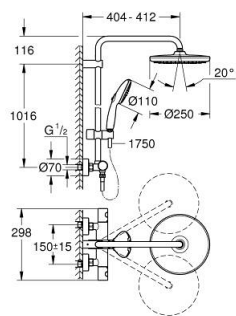

## 26 670 001 TEMPESTA SYSTEM 250 SHOWER SYSTEM WITH SAFETY MIXER FOR WALL MOUNTING

### PRODUCT DESCRIPTION

- Colour: chrome
- consisting of:
  - horizontal swivable 390 mm shower arm
  - exposed Safety Mixer with Aquadimmer function
  - allows change between:
    - head shower Tempesta 250 (26 666)
    - spray pattern: Rain
    - maximum flow rate (at 3 bar): 7.3 l/min
    - head shower with white rear cover
    - with ball joint, rotation angle  $\pm 10^\circ$
    - hand shower Tempesta 110 (27 597)
    - 2 spray patterns: Rain, Jet
    - maximum flow rate (at 3 bar): 5.6 l/min
    - adjustable in height with gliding element
    - Rotaflex TwistStop shower hose 1750 mm 1/2" x 1/2" (28 410)
    - maximum flow rate system (at 3 bar): 7.3 l/min
    - GROHE EcoJoy - less water, perfect flow
    - GROHE TurboStat - compact cartridge with wax thermoelement
    - GROHE SafeStop - safety button at 38°C
    - GROHE SafeStop Plus - optional temperature limiter at 43°C included
    - GROHE SmartSwitch - easily rotate the dial to enjoy your preferred spray option
    - GROHE DreamSpray - perfect spray pattern
    - ShockProof silicone ring prevents damages caused by shower falling
    - GROHE LongLife finish
    - GROHE SpeedClean - effortless limescale removal
    - Inner WaterGuide - inner insulation for surface protection
    - TwistStop - to prevent hose from twisting
    - suitable for instantaneous heaters from 18 kW/h
    - minimum flow rate 5 l/min.
    - optional upgrade: GROHE EasyReach tray (26 362)
    - professional edition