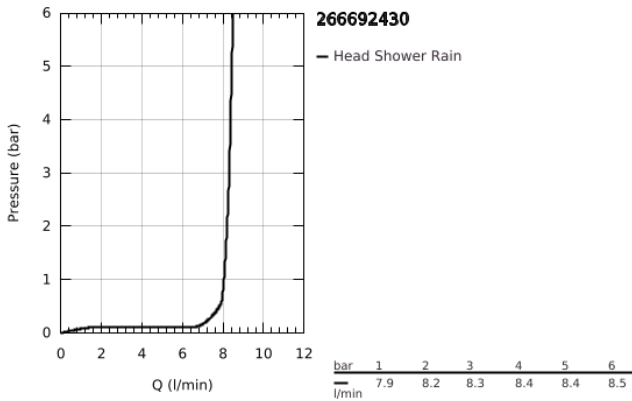

26 669 243 0 **TEMPESTA 250 HEAD SHOWER SET CEILING 142 MM, 1 SPRAY**

PRODUCT DESCRIPTION

- Colour: matte black
- head shower Tempesta 250
- spray pattern: Rain
- maximum flow rate (at 3 bar): 8.3 l/min
- head shower with rear cover in matching colour
- shower arm ceiling 142 mm
- GROHE EcoJoy - less water, perfect flow
- GROHE DreamSpray - perfect spray pattern
- GROHE SpeedClean - effortless limescale removal
- Inner WaterGuide - inner insulation for surface protection
- suitable for instantaneous heater

26 669 243 0 TEMPESTA 250 HEAD SHOWER SET CEILING 142 MM, 1 SPRAY

SPARE PARTS, February 2023 – now

- 1: Fibre seal dia. Ø18.5 x Ø12 x 2 (Spare part-nr. 0138900M)
- 2: Dirt strainer (Spare part-nr. 48007000)
- 3: escutcheon (Spare part-nr. 117412430)