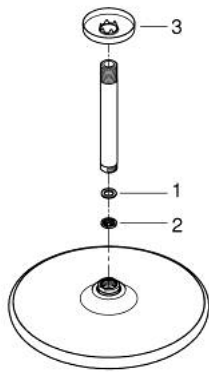

26 669 243 0 **TEMPESTA 250 HEAD SHOWER SET CEILING 142 MM, 1 SPRAY**

PRODUCT DESCRIPTION

- Colour: matte black
- head shower Tempesta 250
- spray pattern: Rain
- maximum flow rate (at 3 bar): 8.3 l/min
- head shower with rear cover in matching colour
- shower arm ceiling 142 mm
- GROHE EcoJoy - less water, perfect flow
- GROHE DreamSpray - perfect spray pattern
- GROHE SpeedClean - effortless limescale removal
- Inner WaterGuide - inner insulation for surface protection
- suitable for instantaneous heater

26 669 243 0 TEMPESTA 250 HEAD SHOWER SET CEILING 142 MM, 1 SPRAY

SPARE PARTS, February 2023 – now

- 1: Fibre seal dia. Ø18.5 x Ø12 x 2 (Spare part-nr. 0138900M)
- 2: Dirt strainer (Spare part-nr. 48007000)
- 3: escutcheon (Spare part-nr. 117412430)