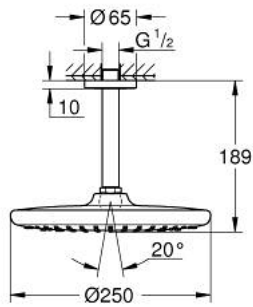

26 669 243 0 **TEMPESTA 250 HEAD SHOWER SET CEILING 142 MM, 1 SPRAY**

PRODUCT DESCRIPTION

- Colour: matte black
- head shower Tempesta 250
- spray pattern: Rain
- maximum flow rate (at 3 bar): 8.3 l/min
- head shower with rear cover in matching colour
- shower arm ceiling 142 mm
- GROHE EcoJoy - less water, perfect flow
- GROHE DreamSpray - perfect spray pattern
- GROHE SpeedClean - effortless limescale removal
- Inner WaterGuide - inner insulation for surface protection
- suitable for instantaneous heater

26 669 243 0 TEMPESTA 250 HEAD SHOWER SET CEILING 142 MM, 1 SPRAY

SPARE PARTS, February 2023 – now

- 1: Fibre seal dia. Ø18.5 x Ø12 x 2 (Spare part-nr. 0138900M)
- 2: Dirt strainer (Spare part-nr. 48007000)
- 3: escutcheon (Spare part-nr. 117412430)