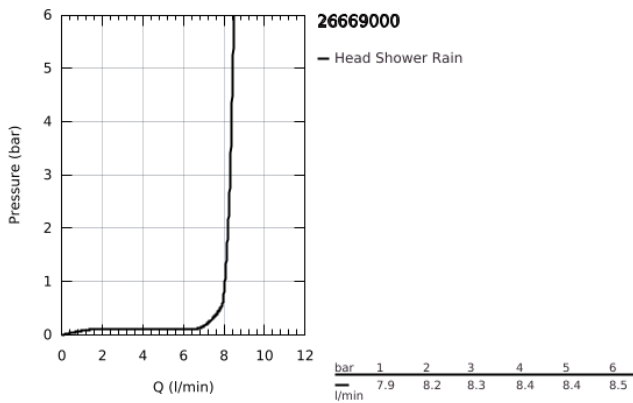

26 669 000 **TEMPESTA 250 HEAD SHOWER SET CEILING 142 MM, 1 SPRAY**

**PRODUCT DESCRIPTION**

- Colour: chrome
- head shower Tempesta 250 (26 666)
- spray pattern: Rain
- maximum flow rate (at 3 bar): 8.3 l/min
- head shower with white rear cover
- shower arm ceiling 142 mm (28 724)
- GROHE EcoJoy - less water, perfect flow
- GROHE DreamSpray - perfect spray pattern
- GROHE LongLife finish
- GROHE SpeedClean - effortless limescale removal
- Inner WaterGuide - inner insulation for surface protection
- suitable for instantaneous heater

26 669 000 **TEMPESTA 250 HEAD SHOWER SET CEILING 142 MM, 1 SPRAY**

**SPARE PARTS**, February 2019 – now

- 1: Fibre seal dia. Ø18.5 x Ø12 x 2 (Spare part-nr. 0138900M)
- 2: Dirt strainer (Spare part-nr. 48007000)
- 3: Escutcheon (Spare part-nr. 11741000)