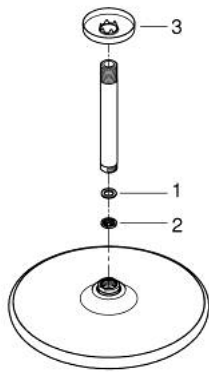

26 669 000 **TEMPESTA 250 HEAD SHOWER SET CEILING 142 MM, 1 SPRAY**

**PRODUCT DESCRIPTION**

- Colour: chrome
- head shower Tempesta 250 (26 666)
- spray pattern: Rain
- maximum flow rate (at 3 bar): 8.3 l/min
- head shower with white rear cover
- shower arm ceiling 142 mm (28 724)
- GROHE EcoJoy - less water, perfect flow
- GROHE DreamSpray - perfect spray pattern
- GROHE LongLife finish
- GROHE SpeedClean - effortless limescale removal
- Inner WaterGuide - inner insulation for surface protection
- suitable for instantaneous heater

26 669 000 **TEMPESTA 250 HEAD SHOWER SET CEILING 142 MM, 1 SPRAY**

**SPARE PARTS**, February 2019 – now

- 1: Fibre seal dia. Ø18.5 x Ø12 x 2 (Spare part-nr. 0138900M)
- 2: Dirt strainer (Spare part-nr. 48007000)
- 3: Escutcheon (Spare part-nr. 11741000)