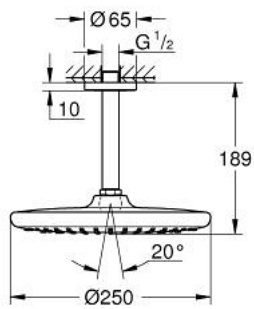

26 669 000 **TEMPESTA 250 HEAD SHOWER SET CEILING 142 MM, 1 SPRAY**

**PRODUCT DESCRIPTION**

- Colour: chrome
- head shower Tempesta 250 (26 666)
- spray pattern: Rain
- maximum flow rate (at 3 bar): 8.3 l/min
- head shower with white rear cover
- shower arm ceiling 142 mm (28 724)
- GROHE EcoJoy - less water, perfect flow
- GROHE DreamSpray - perfect spray pattern
- GROHE LongLife finish
- GROHE SpeedClean - effortless limescale removal
- Inner WaterGuide - inner insulation for surface protection
- suitable for instantaneous heater

26 669 000 **TEMPESTA 250 HEAD SHOWER SET CEILING 142 MM, 1 SPRAY**

**SPARE PARTS**, February 2019 – now

- 1: Fibre seal dia. Ø18.5 x Ø12 x 2 (Spare part-nr. 0138900M)
- 2: Dirt strainer (Spare part-nr. 48007000)
- 3: Escutcheon (Spare part-nr. 11741000)