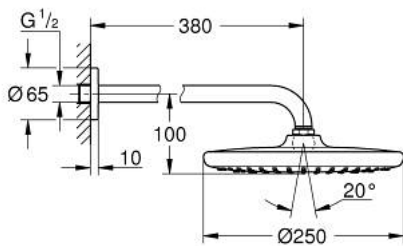

26 668 GL0 TEMPESTA 250 HEAD SHOWER SET 380 MM, 1 SPRAY

PRODUCT DESCRIPTION

- Colour: cool sunrise
- head shower Tempesta 250 (26 666)
- spray pattern: Rain
- maximum flow rate (at 3 bar): 8.3 l/min
- head shower with rear cover in matching colour
- shower arm 380 mm (28 361)
- GROHE EcoJoy - less water, perfect flow
- GROHE DreamSpray - perfect spray pattern
- GROHE LongLife finish
- GROHE SpeedClean - effortless limescale removal
- Inner WaterGuide - inner insulation for surface protection
- suitable for instantaneous heater

26 668 GL0 TEMPESTA 250 HEAD SHOWER SET 380 MM, 1 SPRAY

SPARE PARTS, September 2021 – now

1: Fibre seal dia. Ø18.5 x Ø12 x 2 (Spare part-nr. 0138900M)

2: Dirt strainer (Spare part-nr. 48007000)

3: escutcheon (Spare part-nr. 11741GL0)