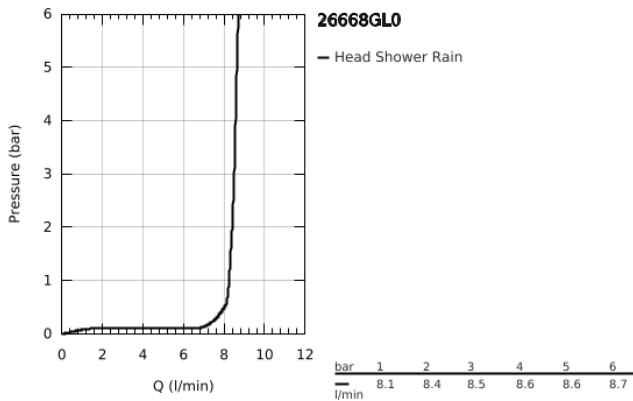

26 668 GL0 TEMPESTA 250 HEAD SHOWER SET 380 MM, 1 SPRAY

PRODUCT DESCRIPTION

- Colour: cool sunrise
- head shower Tempesta 250 (26 666)
- spray pattern: Rain
- maximum flow rate (at 3 bar): 8.3 l/min
- head shower with rear cover in matching colour
- shower arm 380 mm (28 361)
- GROHE EcoJoy - less water, perfect flow
- GROHE DreamSpray - perfect spray pattern
- GROHE LongLife finish
- GROHE SpeedClean - effortless limescale removal
- Inner WaterGuide - inner insulation for surface protection
- suitable for instantaneous heater

26 668 GL0 TEMPESTA 250 HEAD SHOWER SET 380 MM, 1 SPRAY

SPARE PARTS, September 2021 – now

1: Fibre seal dia. Ø18.5 x Ø12 x 2 (Spare part-nr. 0138900M)

2: Dirt strainer (Spare part-nr. 48007000)

3: escutcheon (Spare part-nr. 11741GL0)