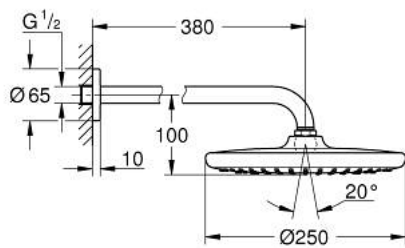

26 668 AL0 TEMPESTA 250 HEAD SHOWER SET 380 MM, 1 SPRAY

PRODUCT DESCRIPTION

- Colour: brushed hard graphite
- head shower Tempesta 250 (26 666)
- spray pattern: Rain
- maximum flow rate (at 3 bar): 8.3 l/min
- head shower with rear cover in matching colour
- shower arm 380 mm (28 361)
- GROHE EcoJoy - less water, perfect flow
- GROHE DreamSpray - perfect spray pattern
- GROHE LongLife finish
- GROHE SpeedClean - effortless limescale removal
- Inner WaterGuide - inner insulation for surface protection
- suitable for instantaneous heater

26 668 AL0 TEMPESTA 250 HEAD SHOWER SET 380 MM, 1 SPRAY

SPARE PARTS, September 2021 – now

- 1: Fibre seal dia. Ø18.5 x Ø12 x 2 (Spare part-nr. 0138900M)
- 2: Dirt strainer (Spare part-nr. 48007000)
- 3: Escutcheon (Spare part-nr. 11741AL0)