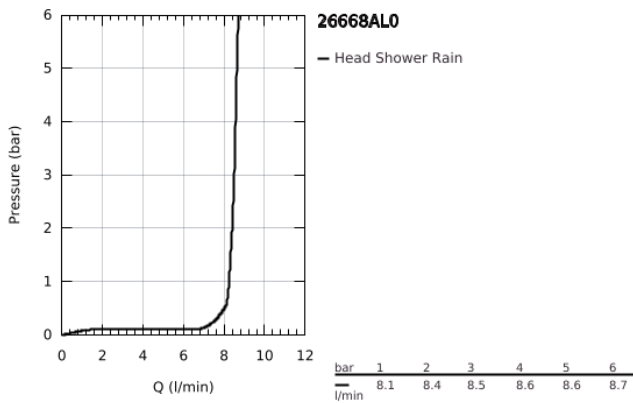

26 668 AL0 TEMPESTA 250 HEAD SHOWER SET 380 MM, 1 SPRAY

PRODUCT DESCRIPTION

- Colour: brushed hard graphite
- head shower Tempesta 250 (26 666)
- spray pattern: Rain
- maximum flow rate (at 3 bar): 8.3 l/min
- head shower with rear cover in matching colour
- shower arm 380 mm (28 361)
- GROHE EcoJoy - less water, perfect flow
- GROHE DreamSpray - perfect spray pattern
- GROHE LongLife finish
- GROHE SpeedClean - effortless limescale removal
- Inner WaterGuide - inner insulation for surface protection
- suitable for instantaneous heater

26 668 AL0 TEMPESTA 250 HEAD SHOWER SET 380 MM, 1 SPRAY

SPARE PARTS, September 2021 – now

- 1: Fibre seal dia. Ø18.5 x Ø12 x 2 (Spare part-nr. 0138900M)
- 2: Dirt strainer (Spare part-nr. 48007000)
- 3: Escutcheon (Spare part-nr. 11741AL0)