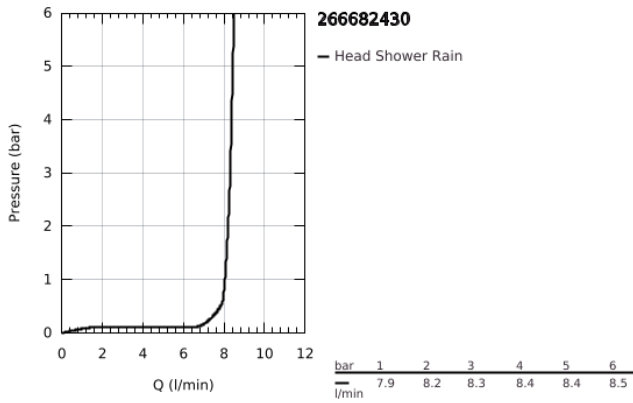

26 668 243 0 **TEMPESTA 250 HEAD SHOWER SET 380 MM, 1 SPRAY**

PRODUCT DESCRIPTION

- Colour: matte black
- head shower Tempesta 250
- spray pattern: Rain
- maximum flow rate (at 3 bar): 8.3 l/min
- head shower with rear cover in matching colour
- shower arm 380 mm
- GROHE EcoJoy - less water, perfect flow
- GROHE DreamSpray - perfect spray pattern
- GROHE SpeedClean - effortless limescale removal
- Inner WaterGuide - inner insulation for surface protection
- suitable for instantaneous heater

26 668 243 0 **TEMPESTA 250 HEAD SHOWER SET 380 MM, 1 SPRAY**

SPARE PARTS, February 2023 – now

1: Fibre seal dia. Ø18.5 x Ø12 x 2 (Spare part-nr. 0138900M)

2: Dirt strainer (Spare part-nr. 48007000)

3: escutcheon (Spare part-nr. 117412430)