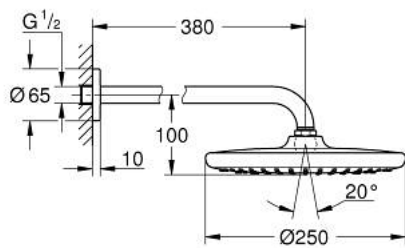

26 668 243 0 **TEMPESTA 250 HEAD SHOWER SET 380 MM, 1 SPRAY**

PRODUCT DESCRIPTION

- Colour: matte black
- head shower Tempesta 250
- spray pattern: Rain
- maximum flow rate (at 3 bar): 8.3 l/min
- head shower with rear cover in matching colour
- shower arm 380 mm
- GROHE EcoJoy - less water, perfect flow
- GROHE DreamSpray - perfect spray pattern
- GROHE SpeedClean - effortless limescale removal
- Inner WaterGuide - inner insulation for surface protection
- suitable for instantaneous heater

26 668 243 0 **TEMPESTA 250 HEAD SHOWER SET 380 MM, 1 SPRAY**

SPARE PARTS, February 2023 – now

1: Fibre seal dia. Ø18.5 x Ø12 x 2 (Spare part-nr. 0138900M)

2: Dirt strainer (Spare part-nr. 48007000)

3: escutcheon (Spare part-nr. 117412430)