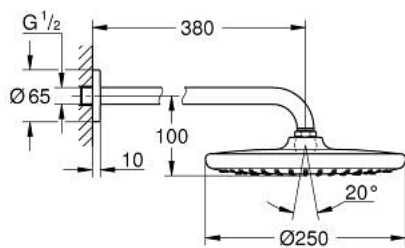

26 668 000 TEMPESTA 250 HEAD SHOWER SET 380 MM, 1 SPRAY

PRODUCT DESCRIPTION

- Colour: chrome
- head shower Tempesta 250 (26 666)
- spray pattern: Rain
- maximum flow rate (at 3 bar): 8.3 l/min
- head shower with white rear cover
- shower arm 380 mm (28 361)
- GROHE EcoJoy - less water, perfect flow
- GROHE DreamSpray - perfect spray pattern
- GROHE LongLife finish
- GROHE SpeedClean - effortless limescale removal
- Inner WaterGuide - inner insulation for surface protection
- suitable for instantaneous heater

26 668 000 **TEMPESTA 250 HEAD SHOWER SET 380 MM, 1 SPRAY**

SPARE PARTS, February 2019 – now

1: Fibre seal dia. Ø18.5 x Ø12 x 2 (Spare part-nr. 0138900M)

2: Dirt strainer (Spare part-nr. 48007000)

3: Escutcheon (Spare part-nr. 11741000)