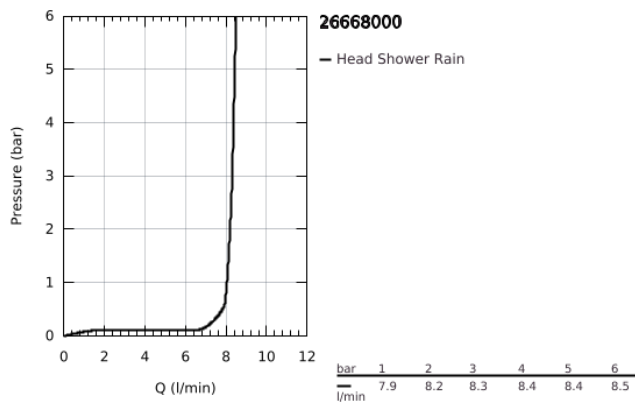

26 668 000 TEMPESTA 250 HEAD SHOWER SET 380 MM, 1 SPRAY

PRODUCT DESCRIPTION

- Colour: chrome
- head shower Tempesta 250 (26 666)
- spray pattern: Rain
- maximum flow rate (at 3 bar): 8.3 l/min
- head shower with white rear cover
- shower arm 380 mm (28 361)
- GROHE EcoJoy - less water, perfect flow
- GROHE DreamSpray - perfect spray pattern
- GROHE LongLife finish
- GROHE SpeedClean - effortless limescale removal
- Inner WaterGuide - inner insulation for surface protection
- suitable for instantaneous heater

26 668 000 **TEMPESTA 250 HEAD SHOWER SET 380 MM, 1 SPRAY**

SPARE PARTS, February 2019 – now

1: Fibre seal dia. Ø18.5 x Ø12 x 2 (Spare part-nr. 0138900M)

2: Dirt strainer (Spare part-nr. 48007000)

3: Escutcheon (Spare part-nr. 11741000)