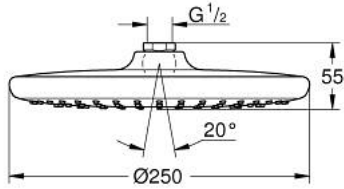

26 666 00D TEMPESTA 250 HEAD SHOWER 1 SPRAY

PRODUCT DESCRIPTION

- Colour: chrome
- spray pattern: Rain
- maximum flow rate (at 3 bar): 5.5 l/min
- Ø 250 mm
- head shower with white rear cover
- ball joint with turning angle $\pm 10^\circ$
- connection thread 1/2"
- GROHE EcoJoy - extra efficient water usage, perfect flow
- GROHE DreamSpray - perfect spray pattern
- GROHE LongLife finish
- GROHE SpeedClean - effortless limescale removal
- Inner WaterGuide - inner insulation for surface protection
- suitable for instantaneous heater

26 666 00D TEMPESTA 250 HEAD SHOWER 1 SPRAY

SPARE PARTS, April 2019 – now

1: Fibre seal dia. Ø18.5 x Ø12 x 2 (Spare part-nr. 0138900M)

2: Dirt strainer (Spare part-nr. 48007000)