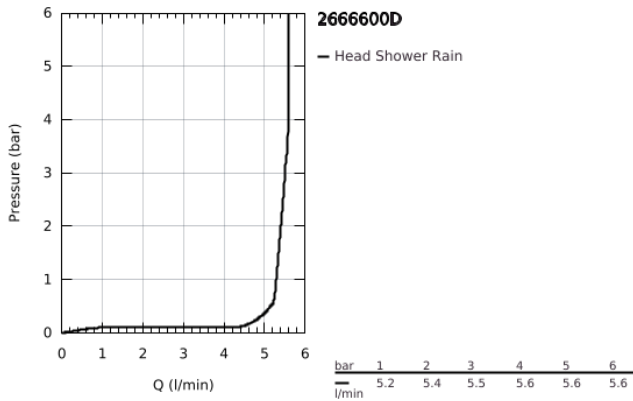

26 666 00D TEMPESTA 250 HEAD SHOWER 1 SPRAY

PRODUCT DESCRIPTION

- Colour: chrome
- spray pattern: Rain
- maximum flow rate (at 3 bar): 5.5 l/min
- Ø 250 mm
- head shower with white rear cover
- ball joint with turning angle $\pm 10^\circ$
- connection thread 1/2"
- GROHE EcoJoy - extra efficient water usage, perfect flow
- GROHE DreamSpray - perfect spray pattern
- GROHE LongLife finish
- GROHE SpeedClean - effortless limescale removal
- Inner WaterGuide - inner insulation for surface protection
- suitable for instantaneous heater

26 666 00D TEMPESTA 250 HEAD SHOWER 1 SPRAY

SPARE PARTS, April 2019 – now

1: Fibre seal dia. Ø18.5 x Ø12 x 2 (Spare part-nr. 0138900M)

2: Dirt strainer (Spare part-nr. 48007000)