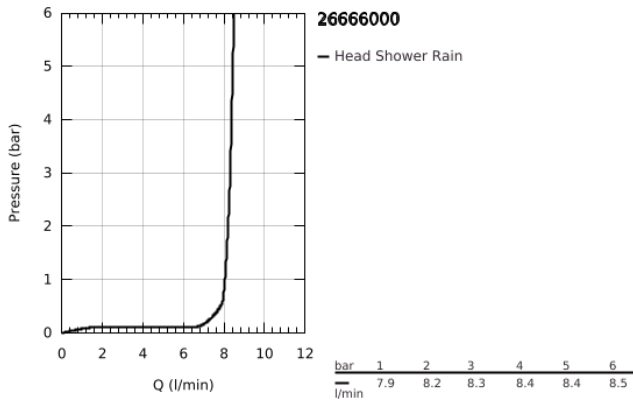

## 26 666 000 TEMPESTA 250 HEAD SHOWER 1 SPRAY

### PRODUCT DESCRIPTION

- Colour: chrome
- spray pattern: Rain
- maximum flow rate (at 3 bar): 8.5 l/min
- Ø 250 mm
- head shower with white rear cover
- ball joint with turning angle  $\pm 10^\circ$
- connection thread 1/2"
- GROHE EcoJoy - less water, perfect flow
- GROHE DreamSpray - perfect spray pattern
- GROHE LongLife finish
- GROHE SpeedClean - effortless limescale removal
- Inner WaterGuide - inner insulation for surface protection
- professional edition

## 26 666 000 TEMPESTA 250 HEAD SHOWER 1 SPRAY

**SPARE PARTS**, February 2019 – now

1: Fibre seal dia. Ø18.5 x Ø12 x 2 (Spare part-nr. 0138900M)

2: Dirt strainer (Spare part-nr. 48007000)