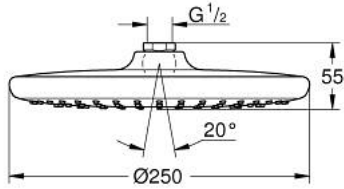

### PRODUCT DESCRIPTION

- Colour: chrome
- spray pattern: Rain
- maximum flow rate (at 3 bar): 8.5 l/min
- Ø 250 mm
- head shower with white rear cover
- ball joint with turning angle  $\pm 10^\circ$
- connection thread 1/2"
- GROHE EcoJoy - less water, perfect flow
- GROHE DreamSpray - perfect spray pattern
- GROHE LongLife finish
- GROHE SpeedClean - effortless limescale removal
- Inner WaterGuide - inner insulation for surface protection
- professional edition

## 26 666 000 TEMPESTA 250 HEAD SHOWER 1 SPRAY

**SPARE PARTS**, February 2019 – now

1: Fibre seal dia. Ø18.5 x Ø12 x 2 (Spare part-nr. 0138900M)

2: Dirt strainer (Spare part-nr. 48007000)