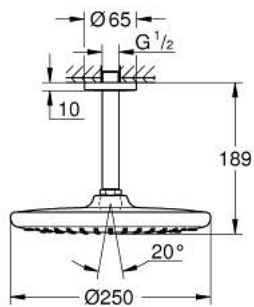

26 664 000 **TEMPESTA 250 HEAD SHOWER SET CEILING 142 MM, 1 SPRAY**

PRODUCT DESCRIPTION

- Colour: chrome
- head shower Tempesta 250 (26 662)
- spray pattern: Rain
- fully chrome plated surfaces
- shower arm ceiling 142 mm (28 724)
- GROHE EcoJoy - less water, perfect flow
- GROHE DreamSpray - perfect spray pattern
- GROHE LongLife finish
- GROHE SpeedClean - effortless limescale removal
- Inner WaterGuide - inner insulation for surface protection
- suitable for instantaneous heater

26 664 000 TEMPESTA 250 HEAD SHOWER SET CEILING 142 MM, 1 SPRAY

SPARE PARTS, February 2019 – now

- 1: Fibre seal dia. Ø18.5 x Ø12 x 2 (Spare part-nr. 0138900M)
- 2: Dirt strainer (Spare part-nr. 48007000)
- 3: Escutcheon (Spare part-nr. 11741000)