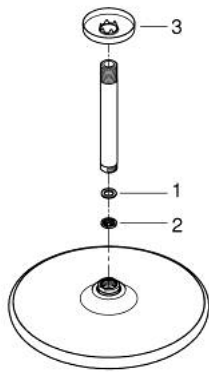

26 664 000 **TEMPESTA 250 HEAD SHOWER SET CEILING 142 MM, 1 SPRAY**

PRODUCT DESCRIPTION

- Colour: chrome
- head shower Tempesta 250 (26 662)
- spray pattern: Rain
- fully chrome plated surfaces
- shower arm ceiling 142 mm (28 724)
- GROHE EcoJoy - less water, perfect flow
- GROHE DreamSpray - perfect spray pattern
- GROHE LongLife finish
- GROHE SpeedClean - effortless limescale removal
- Inner WaterGuide - inner insulation for surface protection
- suitable for instantaneous heater

26 664 000 TEMPESTA 250 HEAD SHOWER SET CEILING 142 MM, 1 SPRAY

SPARE PARTS, February 2019 – now

- 1: Fibre seal dia. Ø18.5 x Ø12 x 2 (Spare part-nr. 0138900M)
- 2: Dirt strainer (Spare part-nr. 48007000)
- 3: Escutcheon (Spare part-nr. 11741000)