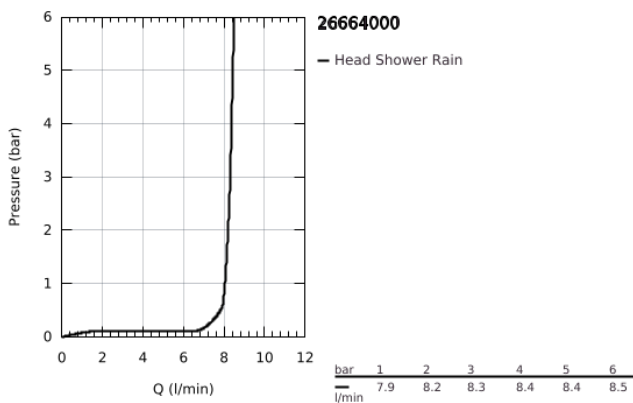

26 664 000 **TEMPESTA 250 HEAD SHOWER SET CEILING 142 MM, 1 SPRAY**

PRODUCT DESCRIPTION

- Colour: chrome
- head shower Tempesta 250 (26 662)
- spray pattern: Rain
- fully chrome plated surfaces
- shower arm ceiling 142 mm (28 724)
- GROHE EcoJoy - less water, perfect flow
- GROHE DreamSpray - perfect spray pattern
- GROHE LongLife finish
- GROHE SpeedClean - effortless limescale removal
- Inner WaterGuide - inner insulation for surface protection
- suitable for instantaneous heater

26 664 000 TEMPESTA 250 HEAD SHOWER SET CEILING 142 MM, 1 SPRAY

SPARE PARTS, February 2019 – now

- 1: Fibre seal dia. Ø18.5 x Ø12 x 2 (Spare part-nr. 0138900M)
- 2: Dirt strainer (Spare part-nr. 48007000)
- 3: Escutcheon (Spare part-nr. 11741000)