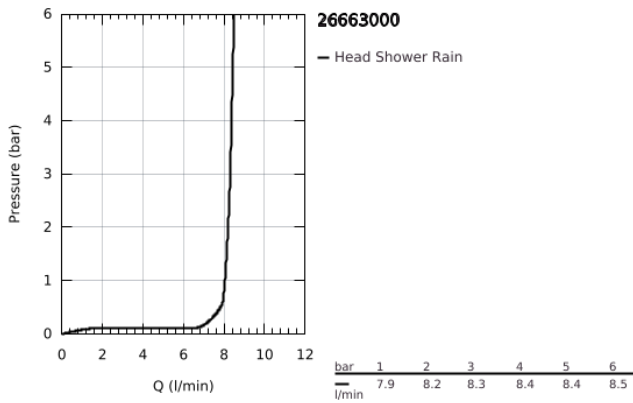

26 663 000 **TEMPESTA 250 HEAD SHOWER SET 380 MM, 1 SPRAY**

PRODUCT DESCRIPTION

- Colour: chrome
- head shower Tempesta 250 (26 662)
- spray pattern: Rain
- fully chrome plated surfaces
- shower arm 380 mm (28 361)
- GROHE EcoJoy - less water, perfect flow
- GROHE DreamSpray - perfect spray pattern
- GROHE LongLife finish
- GROHE SpeedClean - effortless limescale removal
- Inner WaterGuide - inner insulation for surface protection
- suitable for instantaneous heater

26 663 000 **TEMPESTA 250 HEAD SHOWER SET 380 MM, 1 SPRAY**

SPARE PARTS, February 2019 – now

- 1: Fibre seal dia. Ø18.5 x Ø12 x 2 (Spare part-nr. 0138900M)
- 2: Dirt strainer (Spare part-nr. 48007000)
- 3: Escutcheon (Spare part-nr. 11741000)