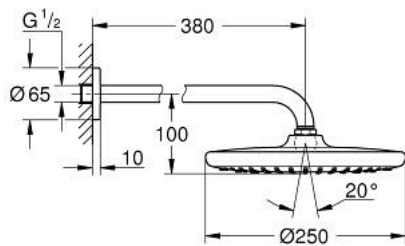

26 663 000 **TEMPESTA 250 HEAD SHOWER SET 380 MM, 1 SPRAY**

PRODUCT DESCRIPTION

- Colour: chrome
- head shower Tempesta 250 (26 662)
- spray pattern: Rain
- fully chrome plated surfaces
- shower arm 380 mm (28 361)
- GROHE EcoJoy - less water, perfect flow
- GROHE DreamSpray - perfect spray pattern
- GROHE LongLife finish
- GROHE SpeedClean - effortless limescale removal
- Inner WaterGuide - inner insulation for surface protection
- suitable for instantaneous heater

26 663 000 **TEMPESTA 250 HEAD SHOWER SET 380 MM, 1 SPRAY**

SPARE PARTS, February 2019 – now

- 1: Fibre seal dia. Ø18.5 x Ø12 x 2 (Spare part-nr. 0138900M)
- 2: Dirt strainer (Spare part-nr. 48007000)
- 3: Escutcheon (Spare part-nr. 11741000)