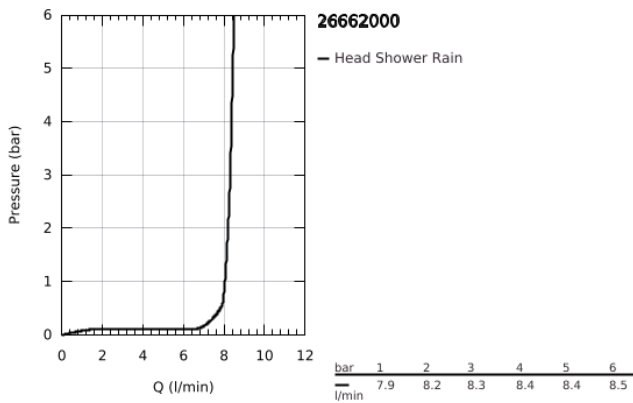

26 662 000 TEMPESTA 250 HEAD SHOWER 1 SPRAY

PRODUCT DESCRIPTION

- Colour: chrome
- spray pattern: Rain
- maximum flow rate (at 3 bar): 8.5 l/min
- Ø 250 mm
- fully chrome plated surfaces
- ball joint with turning angle $\pm 10^\circ$
- connection thread 1/2"
- GROHE DreamSpray - perfect spray pattern
- GROHE LongLife finish
- GROHE SpeedClean - effortless limescale removal
- Inner WaterGuide - inner insulation for surface protection

26 662 000 TEMPESTA 250 HEAD SHOWER 1 SPRAY

SPARE PARTS, February 2019 – now

1: Fibre seal dia. Ø18.5 x Ø12 x 2 (Spare part-nr. 0138900M)

2: Dirt strainer (Spare part-nr. 48007000)