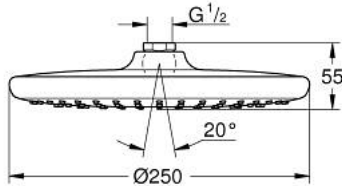

26 662 000 TEMPESTA 250 HEAD SHOWER 1 SPRAY

PRODUCT DESCRIPTION

- Colour: chrome
- spray pattern: Rain
- maximum flow rate (at 3 bar): 8.5 l/min
- Ø 250 mm
- fully chrome plated surfaces
- ball joint with turning angle $\pm 10^\circ$
- connection thread 1/2"
- GROHE EcoJoy - less water, perfect flow
- GROHE DreamSpray - perfect spray pattern
- GROHE LongLife finish
- GROHE SpeedClean - effortless limescale removal
- Inner WaterGuide - inner insulation for surface protection

26 662 000 TEMPESTA 250 HEAD SHOWER 1 SPRAY

SPARE PARTS, February 2019 – now

1: Fibre seal dia. Ø18.5 x Ø12 x 2 (Spare part-nr. 0138900M)

2: Dirt strainer (Spare part-nr. 48007000)