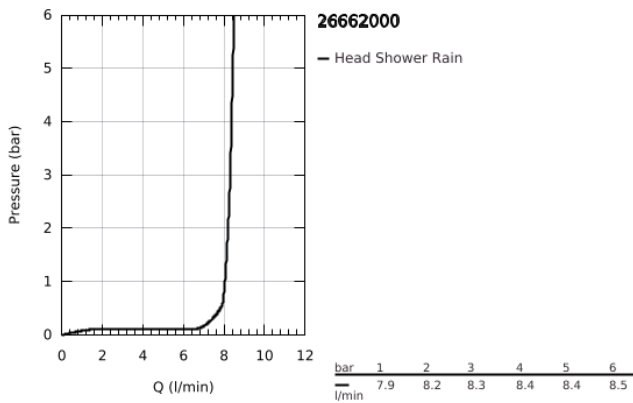

26 662 000 TEMPESTA 250 HEAD SHOWER 1 SPRAY

PRODUCT DESCRIPTION

- Colour: chrome
- spray pattern: Rain
- maximum flow rate (at 3 bar): 8.5 l/min
- Ø 250 mm
- fully chrome plated surfaces
- ball joint with turning angle $\pm 10^\circ$
- connection thread 1/2"
- GROHE EcoJoy - less water, perfect flow
- GROHE DreamSpray - perfect spray pattern
- GROHE LongLife finish
- GROHE SpeedClean - effortless limescale removal
- Inner WaterGuide - inner insulation for surface protection

26 662 000 TEMPESTA 250 HEAD SHOWER 1 SPRAY

SPARE PARTS, February 2019 – now

1: Fibre seal dia. Ø18.5 x Ø12 x 2 (Spare part-nr. 0138900M)

2: Dirt strainer (Spare part-nr. 48007000)