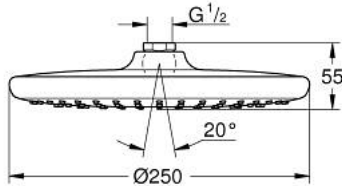

26 662 000 TEMPESTA 250 HEAD SHOWER 1 SPRAY

PRODUCT DESCRIPTION

- Colour: chrome
- spray pattern: Rain
- maximum flow rate (at 3 bar): 8.5 l/min
- Ø 250 mm
- fully chrome plated surfaces
- ball joint with turning angle $\pm 10^\circ$
- connection thread 1/2"
- GROHE DreamSpray - perfect spray pattern
- GROHE LongLife finish
- GROHE SpeedClean - effortless limescale removal
- Inner WaterGuide - inner insulation for surface protection

26 662 000 TEMPESTA 250 HEAD SHOWER 1 SPRAY

SPARE PARTS, February 2019 – now

1: Fibre seal dia. Ø18.5 x Ø12 x 2 (Spare part-nr. 0138900M)

2: Dirt strainer (Spare part-nr. 48007000)