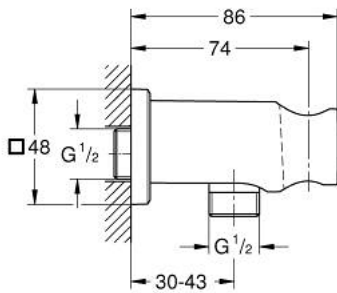

26 659 MG0 RAINSHOWER SHOWER OUTLET ELBOW 1/2" WITH HOLDER

PRODUCT DESCRIPTION

- Colour: satin graphite
- with square escutcheon
- 48 x 48 mm
- male connection thread 1/2"
- metal body
- protected against backflow
- GROHE LongLife finish

26 659 MG0 RAINSHOWER SHOWER OUTLET ELBOW 1/2" WITH HOLDER

SPARE PARTS, October 2022 – now

1: Non-return valve (Spare part-nr. 08565000)