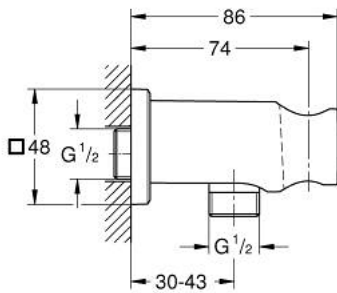

26 659 GN0 RAINSHOWER SHOWER OUTLET ELBOW 1/2" WITH HOLDER

PRODUCT DESCRIPTION

- Colour: brushed cool sunrise
- with square escutcheon
- 48 x 48 mm
- male connection thread 1/2"
- metal body
- protected against backflow
- GROHE LongLife finish

26 659 GN0 RAINSHOWER SHOWER OUTLET ELBOW 1/2" WITH HOLDER

SPARE PARTS, November 2022 – now

1: Non-return valve (Spare part-nr. 08565000)