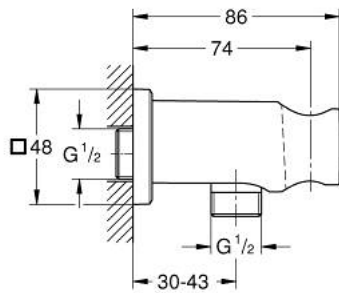

## 26 659 DC0 RAINSHOWER SHOWER OUTLET ELBOW 1/2" WITH HOLDER

### PRODUCT DESCRIPTION

- Colour: supersteel
- with square escutcheon
- 48 x 48 mm
- male connection thread 1/2"
- metal body
- protected against backflow
- GROHE LongLife finish

## 26 659 DC0 RAINSHOWER SHOWER OUTLET ELBOW 1/2" WITH HOLDER

**SPARE PARTS**, November 2022 – now

1: Non-return valve (Spare part-nr. 08565000)