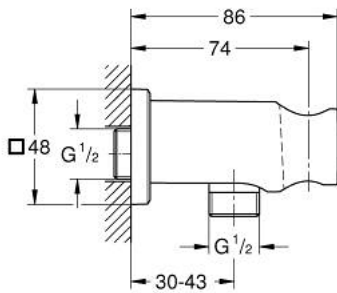

26 659 AL0 RAINSHOWER SHOWER OUTLET ELBOW 1/2" WITH HOLDER

PRODUCT DESCRIPTION

- Colour: brushed hard graphite
- with square escutcheon
- 48 x 48 mm
- male connection thread 1/2"
- metal body
- protected against backflow
- GROHE LongLife finish

26 659 AL0 RAINSHOWER SHOWER OUTLET ELBOW 1/2" WITH HOLDER

SPARE PARTS, November 2022 – now

1: Non-return valve (Spare part-nr. 08565000)