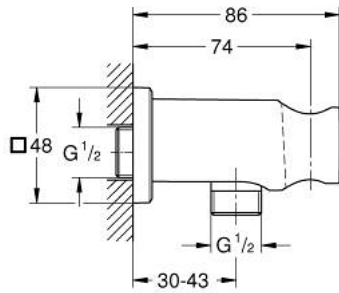

## 26 659 A00 RAINSHOWER SHOWER OUTLET ELBOW 1/2" WITH HOLDER

### PRODUCT DESCRIPTION

- Colour: hard graphite
- with square escutcheon
- 48 x 48 mm
- male connection thread 1/2"
- metal body
- protected against backflow
- GROHE LongLife finish

## 26 659 A00 RAINSHOWER SHOWER OUTLET ELBOW 1/2" WITH HOLDER

**SPARE PARTS**, November 2022 – now

1: Non-return valve (Spare part-nr. 08565000)