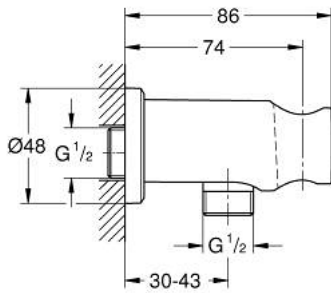

26 658 MS0 RAINSHOWER SHOWER OUTLET ELBOW 1/2" WITH HOLDER

PRODUCT DESCRIPTION

- Colour: satin steel
- with round escutcheon
- Ø 48 mm
- male connection thread 1/2"
- metal body
- protected against backflow
- GROHE LongLife finish

26 658 MS0 RAINSHOWER SHOWER OUTLET ELBOW 1/2" WITH HOLDER

SPARE PARTS, October 2022 – now

1: Non-return valve (Spare part-nr. 08565000)