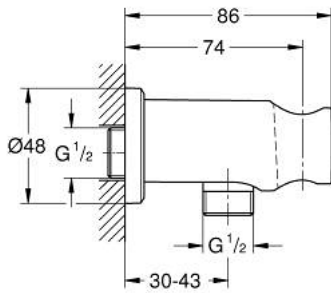

## 26 658 DC0 RAINSHOWER SHOWER OUTLET ELBOW 1/2" WITH HOLDER

### PRODUCT DESCRIPTION

- Colour: supersteel
- with round escutcheon
- Ø 48 mm
- male connection thread 1/2"
- metal body
- protected against backflow
- GROHE LongLife finish

## 26 658 DC0 RAINSHOWER SHOWER OUTLET ELBOW 1/2" WITH HOLDER

**SPARE PARTS**, November 2022 – now

1: Non-return valve (Spare part-nr. 08565000)